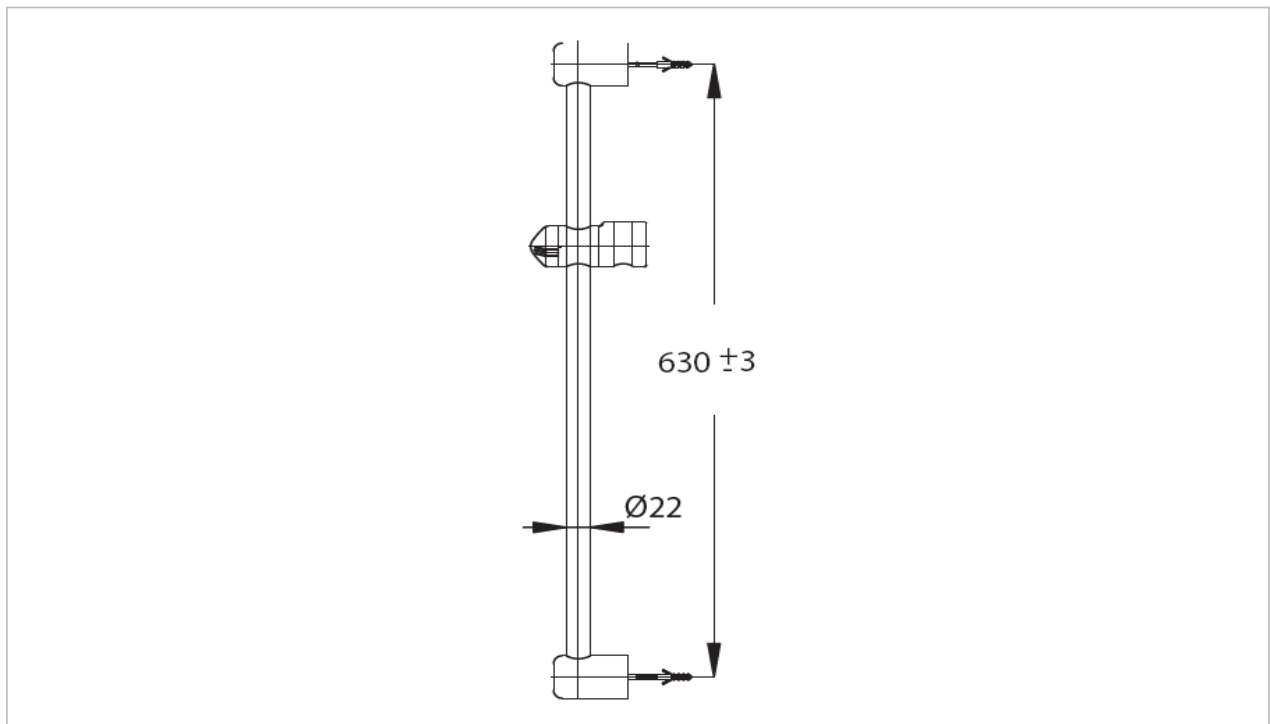

TOTO

FAUCET&SHOWER

TS710(HM)

Sliding Rail

Product Features

Suggestion Fittings & Parts

Remark : We reserve the right to change some parts for suitability.

TOTO (THAILAND) CO.,LTD