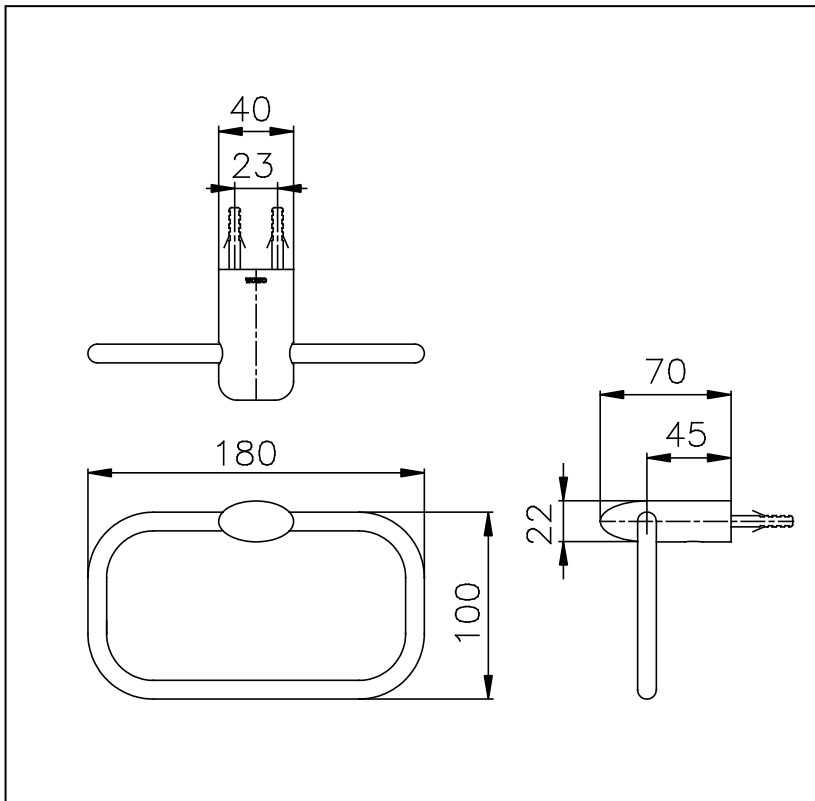

Item number: **TS709** (Basic+ Series)

Features

- Simple installation, easy to use

Specifications

Finish : Nickel Chrome
Material : Brass

Parts description

- **TS709**
Towel Ring (Size : 180W x 100H mm)

Drawing: