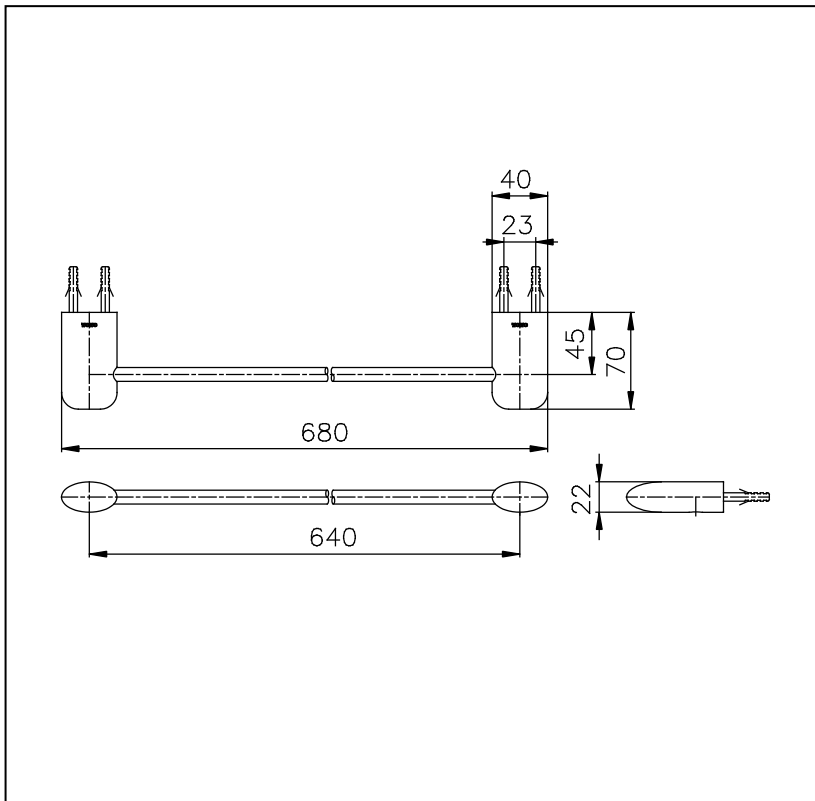

Item number: **TS707** (Basic+ Series)

Features

- Simple installation, easy to use

Specifications

Finish : Nickel Chrome
Material : Brass

Parts description

- **TS707**
Towel Bar (Length : 640 mm)

Drawing: