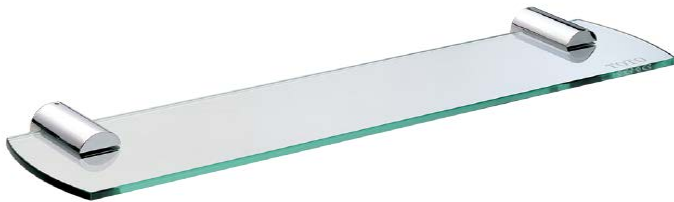

"Tajima" Glass Shelf

Product Features

Glass Shelf (680 mm)

Suggestion Fittings & Parts

Remark : We reserve the right to change some parts for suitability.

TOTO (THAILAND) CO.,LTD

Bangkok Office : 598 Q House Ploenjit Building., G floor., Ploenchit Rd., Lumpini, Pathumwan, Bangkok. 10330 Thailand