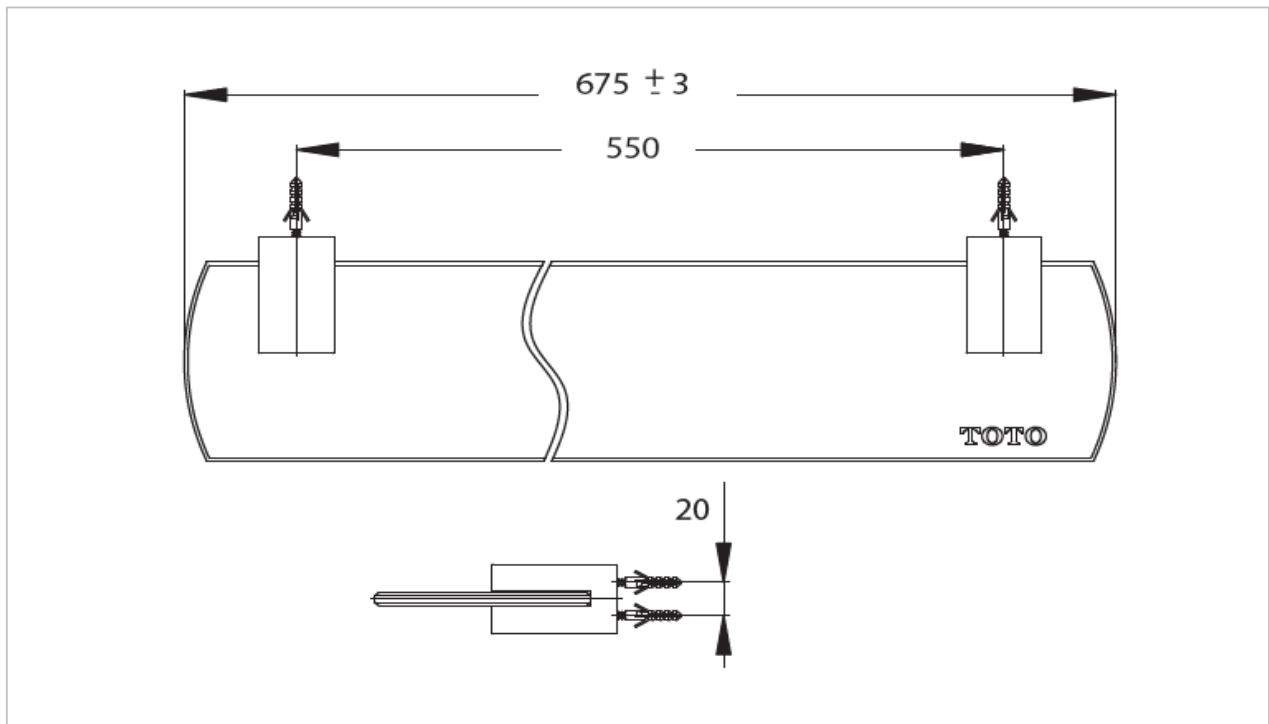

"Tajima" Glass Shelf

Product Features

Glass Shelf (680 mm)

Suggestion Fittings & Parts

Remark : We reserve the right to change some parts for suitability.

TOTO (THAILAND) CO.,LTD

Bangkok Office : 598 Q House Ploenjit Building., G floor., Ploenchit Rd., Lumpini, Pathumwan, Bangkok. 10330 Thailand