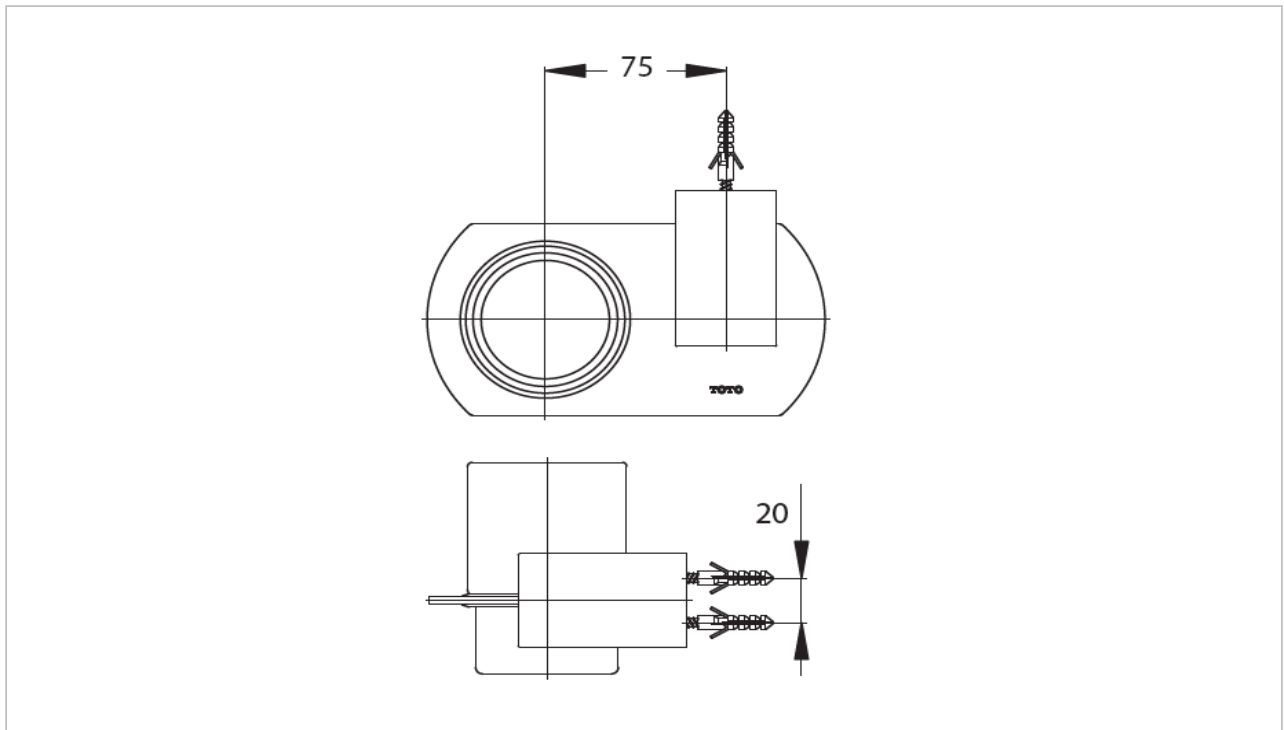

"Tajima" Tumbler Holder

Product Features

Suggestion Fittings & Parts

Remark : We reserve the right to change some parts for suitability.

TOTO (THAILAND) CO.,LTD

Bangkok Office : 598 Q House Ploenjit Building., G floor., Ploenchit Rd.,Lumpini, Pathumwan, Bangkok. 10330 Thailand
Tel : +(66)2-650-9925(AUTO) Fax : +(66)2-650-9923-4
www.toto.co.th