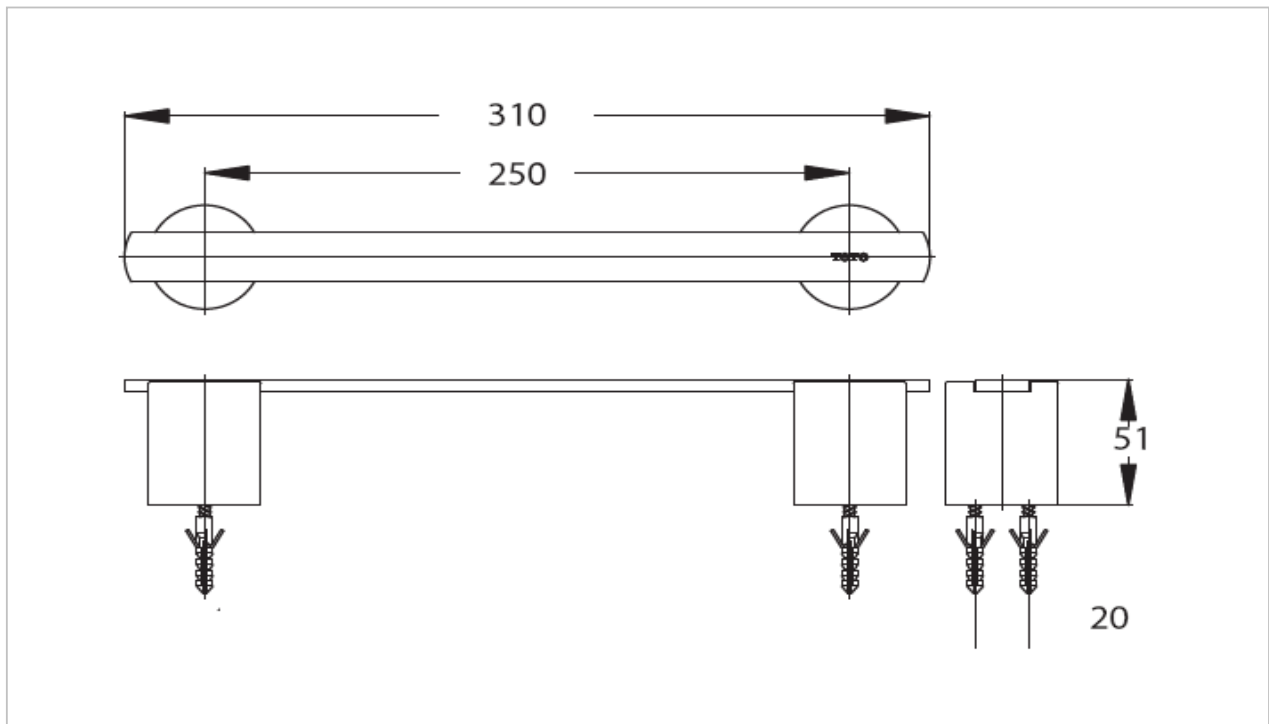

"Tajima" Towel Bar

Product Features

Towel Bar (310 mm)

Suggestion Fittings & Parts

Remark : We reserve the right to change some parts for suitability.

TOTO (THAILAND) CO.,LTD

Bangkok Office : 598 Q House Ploenjit Building., G floor., Ploenchit Rd.,Lumpini, Pathumwan, Bangkok. 10330 Thailand