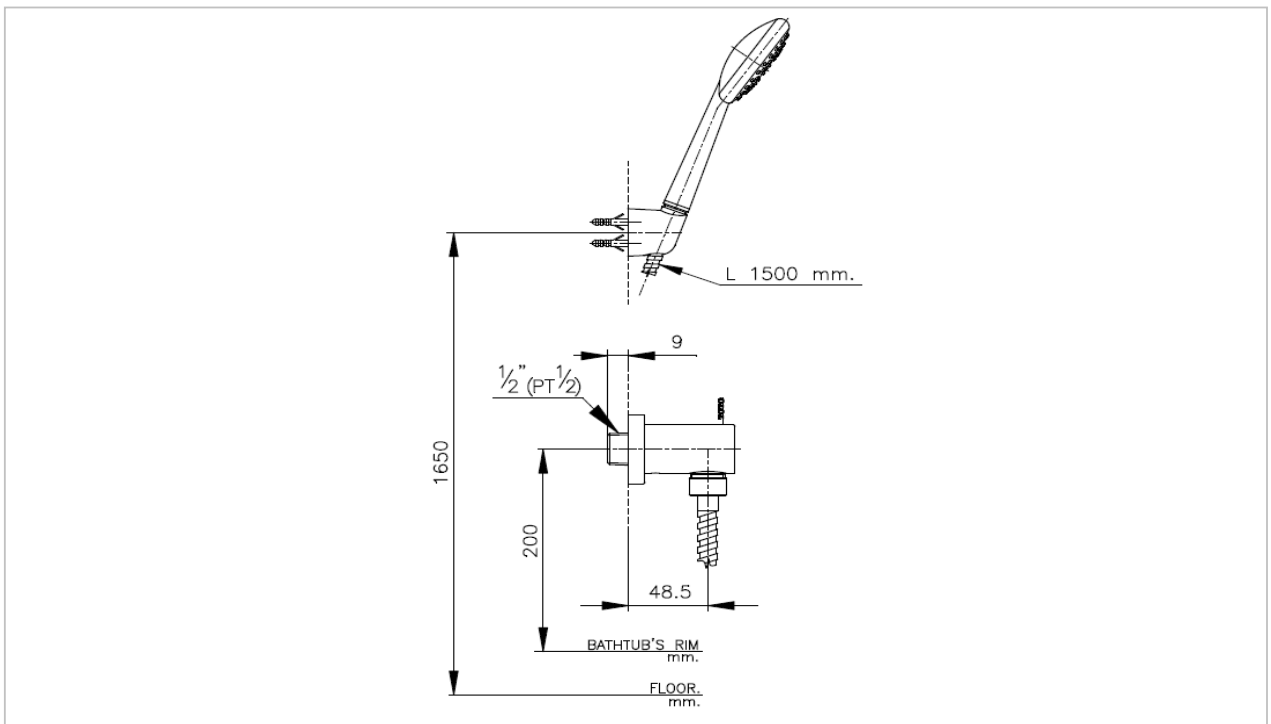

**TOTO**

**FAUCETS**

**TS660S69**

*"Basic+" Hand Shower*

Product Features

Suggestion Fittings & Parts

Remark : We reserve the right to change some parts for suitability.

TOTO (THAILAND) CO.,LTD