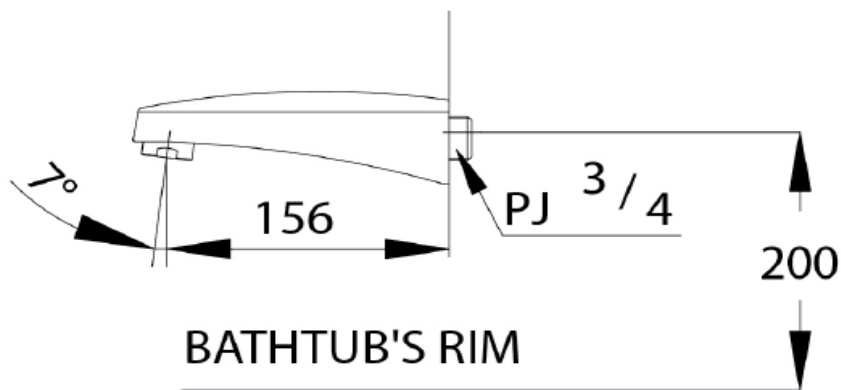

TOTO

FAUCET&SHOWER

TS652

"Nagano" Bath Spout

Product Features

Bath Spout

Suggestion Fittings & Parts

Remark : We reserve the right to change some parts for suitability.