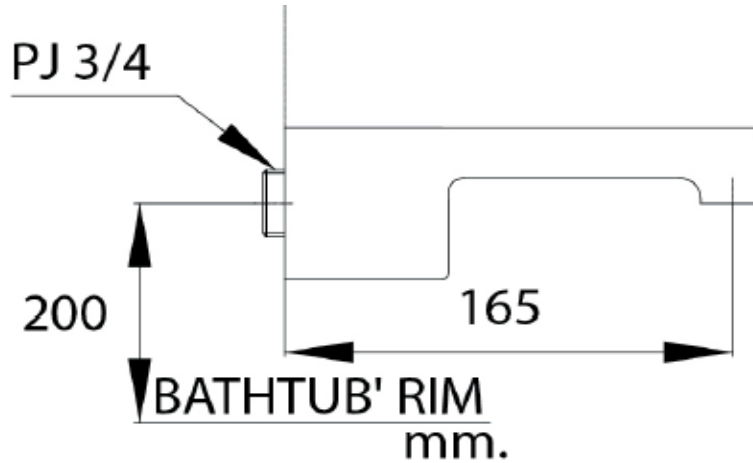

TOTO

FAUCET&SHOWER

TS651

"Eureka" Bath Spout

Product Features

Bath Spout

Suggestion Fittings & Parts

Remark : We reserve the right to change some parts for suitability.