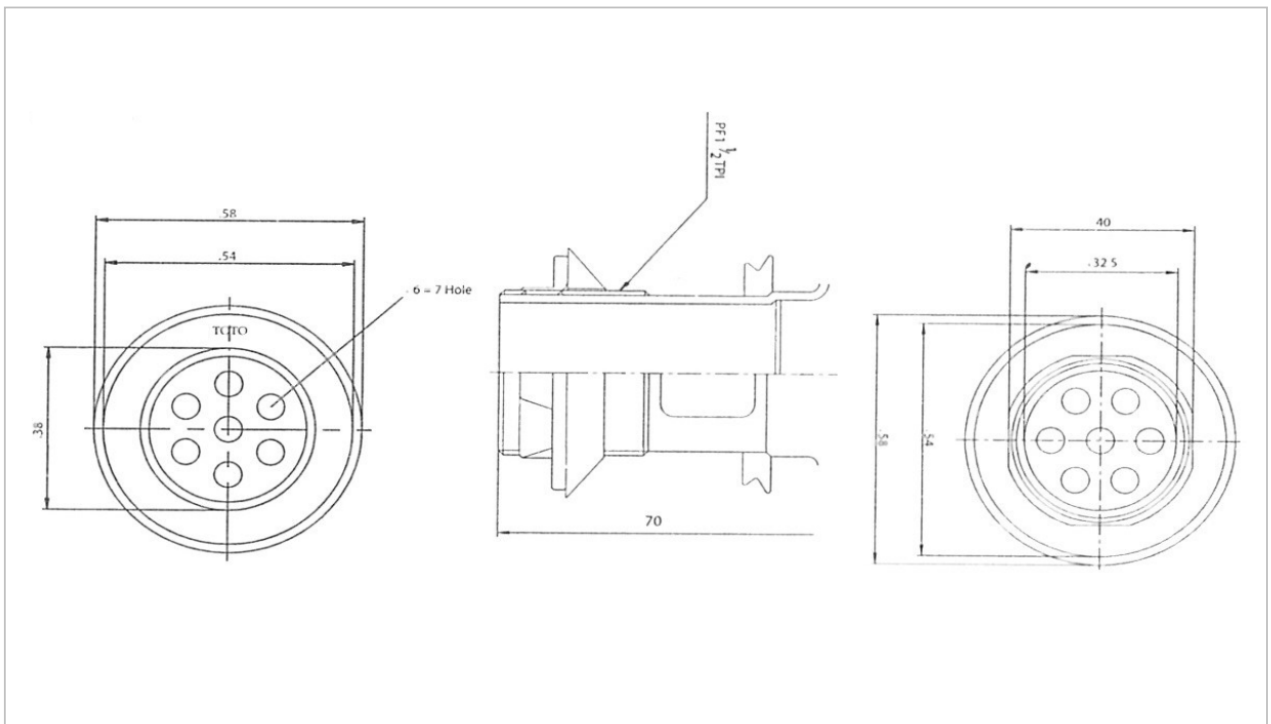

TOTO

OTHERS

TS620EV(HM)

Fitting Accessory

Product Features

Plug & Waste

Suggestion Fittings & Parts

Remark : We reserve the right to change some parts for suitability.