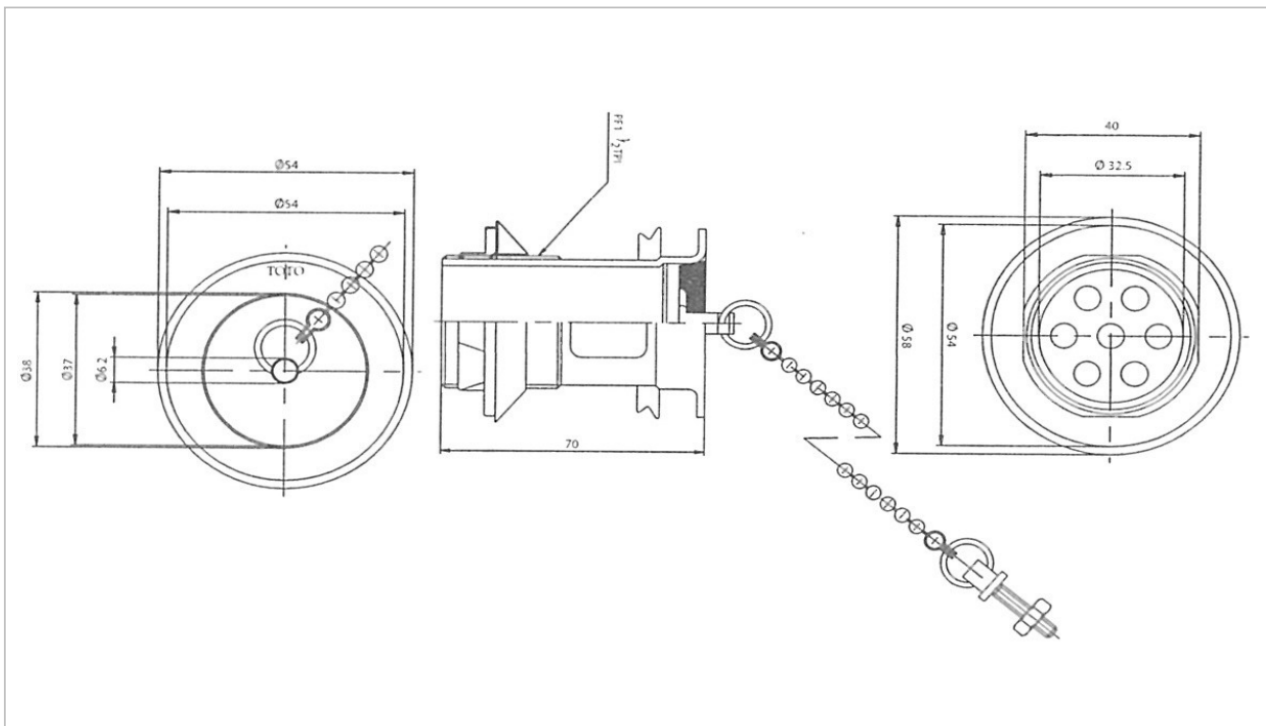

TOTO

OTHERS

TS620E(HM)

Fitting Accessory

Product Features

Plug & Waste

Suggestion Fittings & Parts

Remark : We reserve the right to change some parts for suitability.