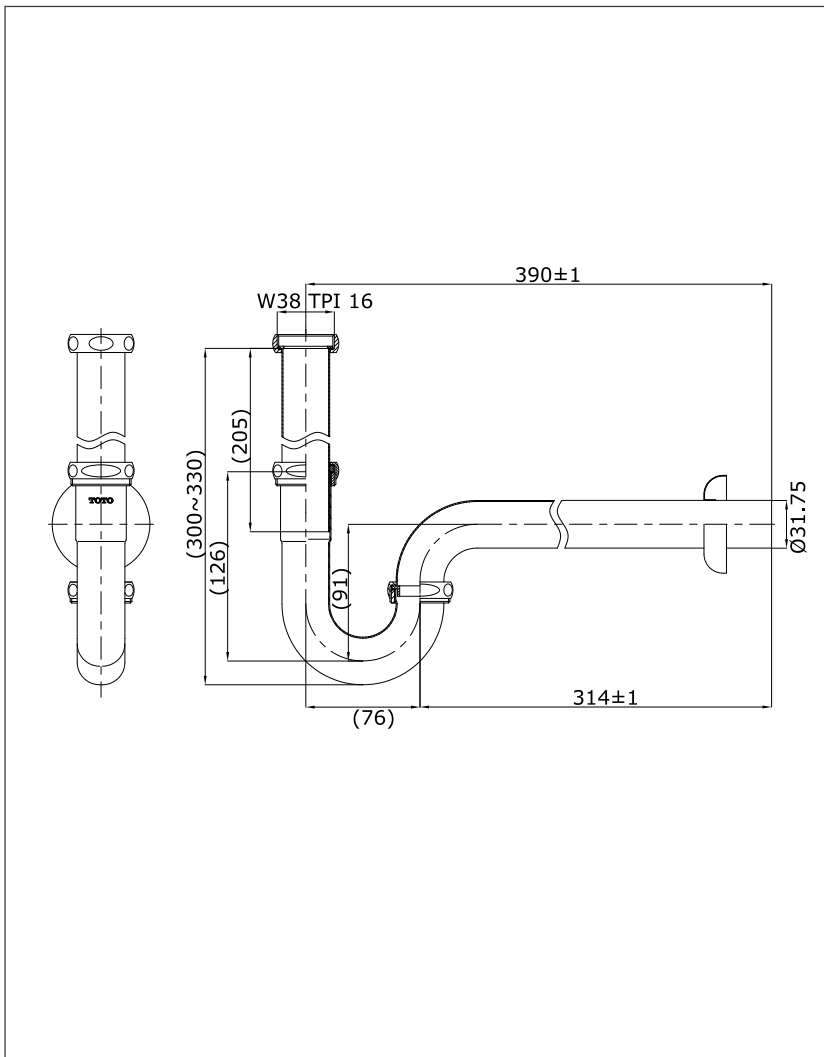

P-Trap

**TS612AX(HM)**

**F**eatures

- Simple Installation, easy to use

**S**pecifications

Finish : Nickel Chrome

Material : Brass

**P**arts Description

- TS612AX(HM)

P-Trap and Straight Pipe  
(length: 390mm)

Please consult a TOTO representative for details