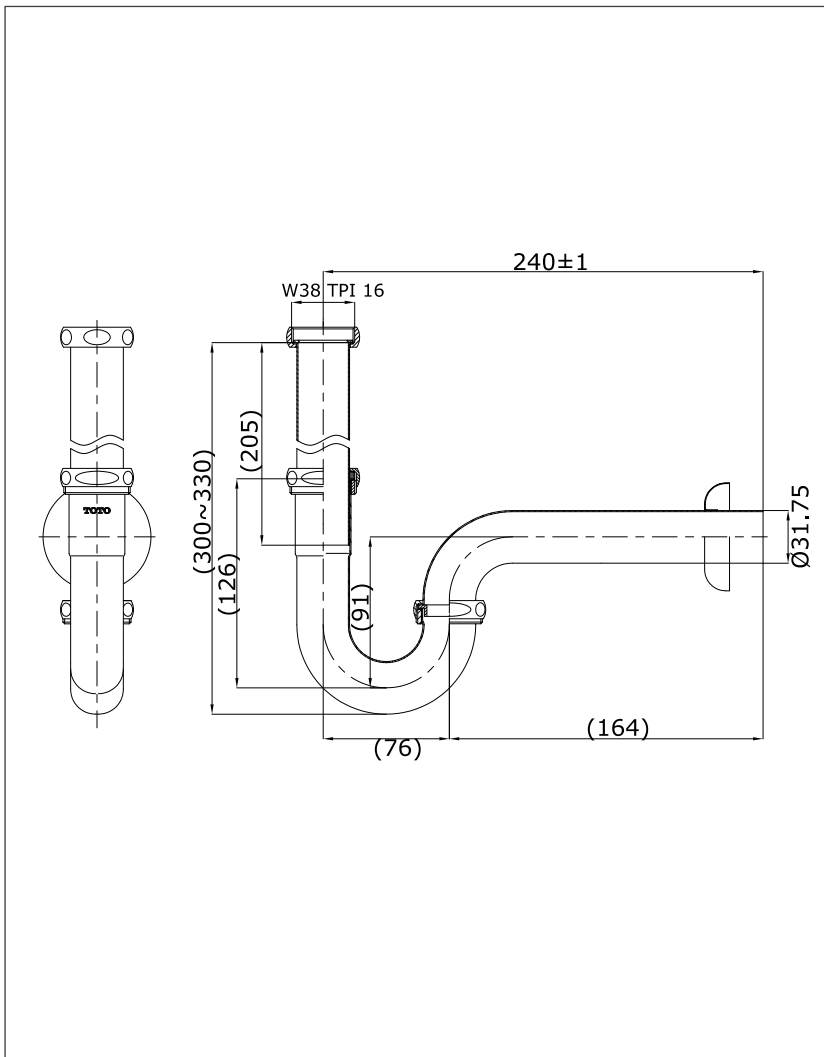

P-Trap

**TS612A(HM)**

**F**eatures

- Simple Installation, easy to use

**S**pecifications

Finish : Nickel Chrome

Material : Brass

**P**arts Description

- TS612A(HM)

P-Trap and Straight Pipe  
(length:240mm)

Please consult a TOTO representative for details