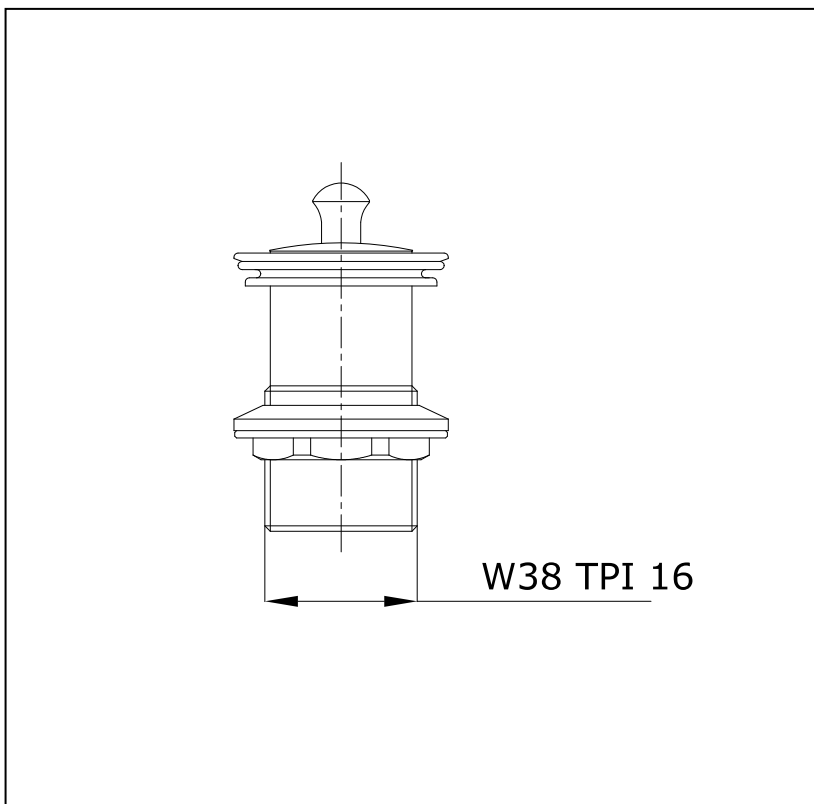

Item number: TS611(HM) Supplementary Fittings**F**eatures

- Simple installation, easy to use

Specifications

- Finish : Nickel Chrome
- Material : Brass

Parts description

- **TS611(HM)**
Plug and Waste

Drawing:**Remarks:**