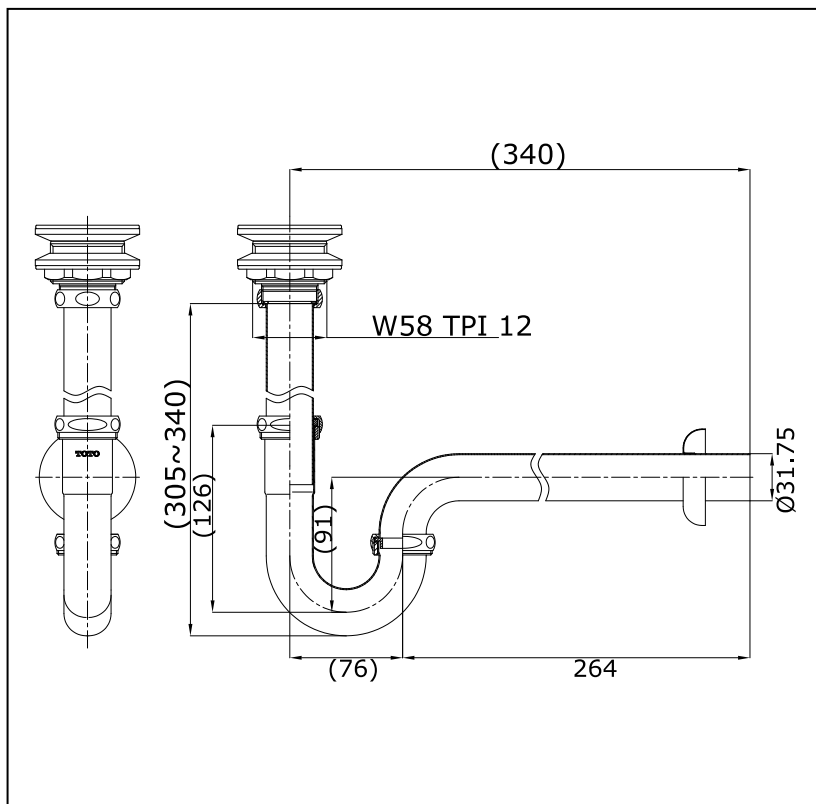

Item number: TS610A Supplementary Fittings

Features

- Simple installation, easy to use

Specifications

Finish : Nickel Chrome
Material : Brass

Parts description

- **TS610A**
Plug and Waste with P-Trap
(Length : 340 mm)

Drawing:

Remarks:

Please result TOTO sales representative for detail.