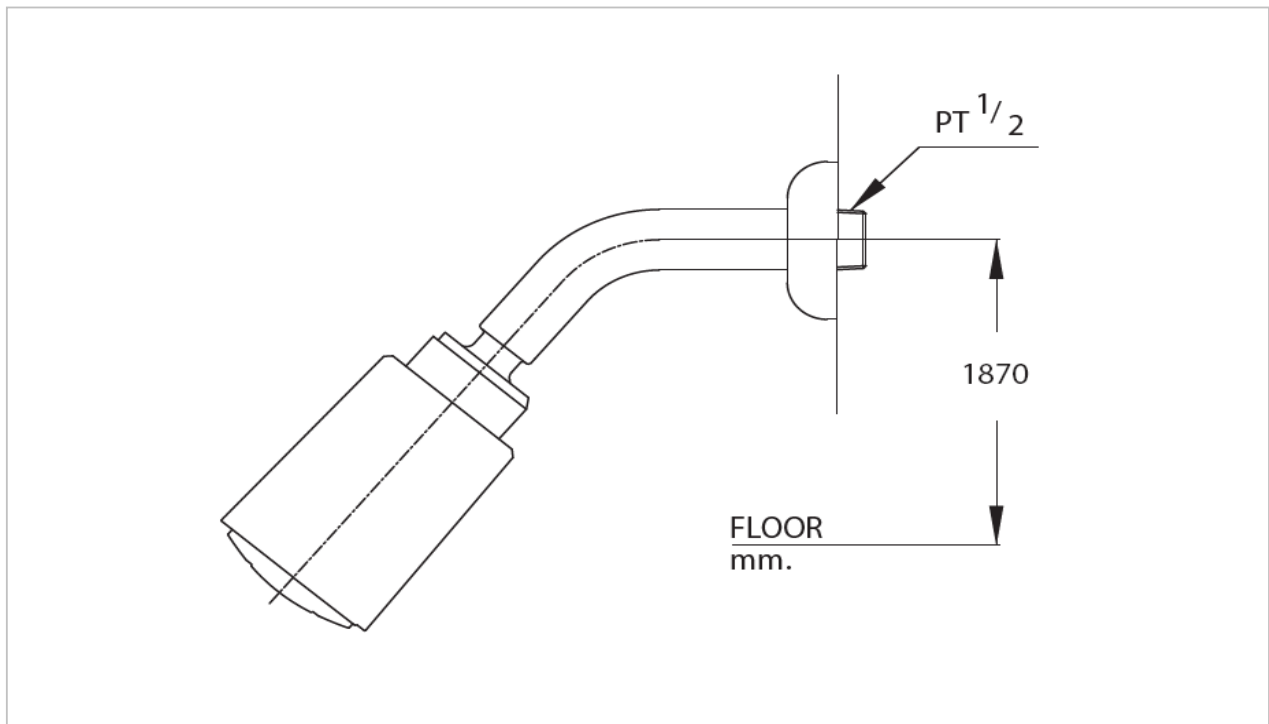

TOTO

FAUCET&SHOWER

TS602(HM)

Fixed Shower

Product Features

TS602
Fixed Shower (Black)

Suggestion Fittings & Parts

Remark : We reserve the right to change some parts for suitability.