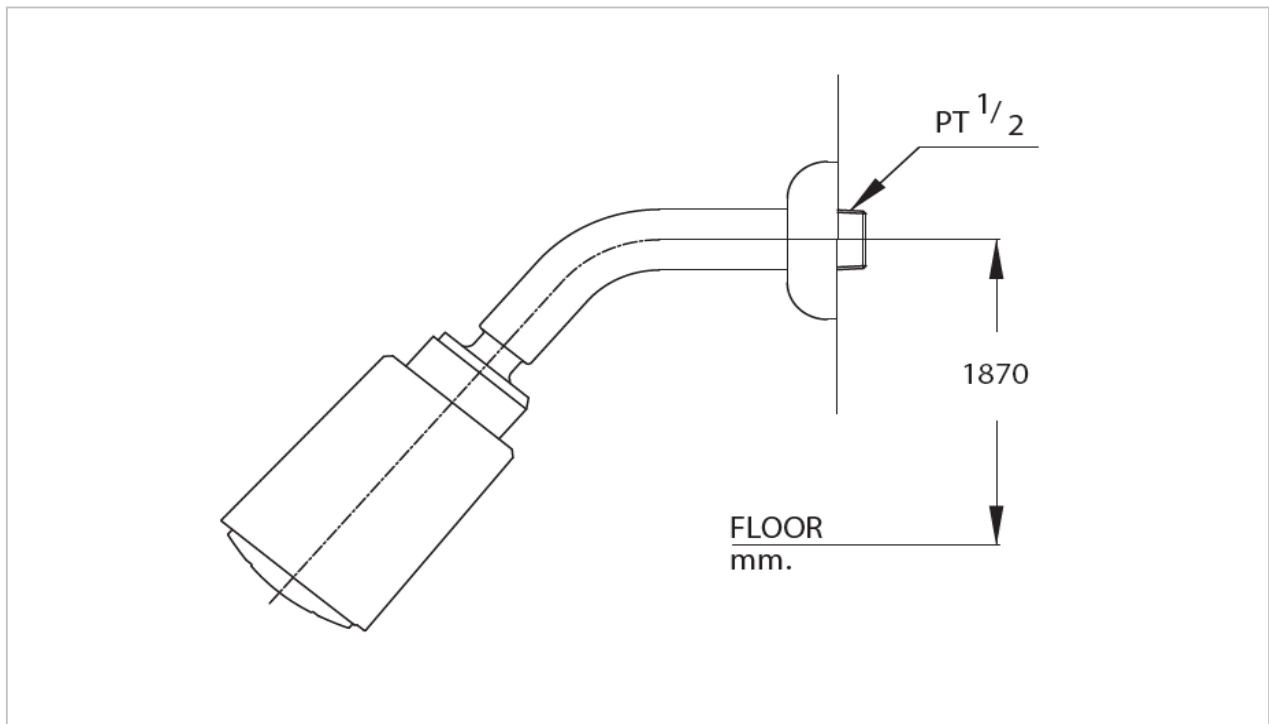

**TOTO**

**FAUCET&SHOWER**

**TS602#CR,WH,IR**

*Fixed Shower*

Product Features

Suggestion Fittings & Parts

Remark : We reserve the right to change some parts for suitability.

TOTO (THAILAND) CO.,LTD