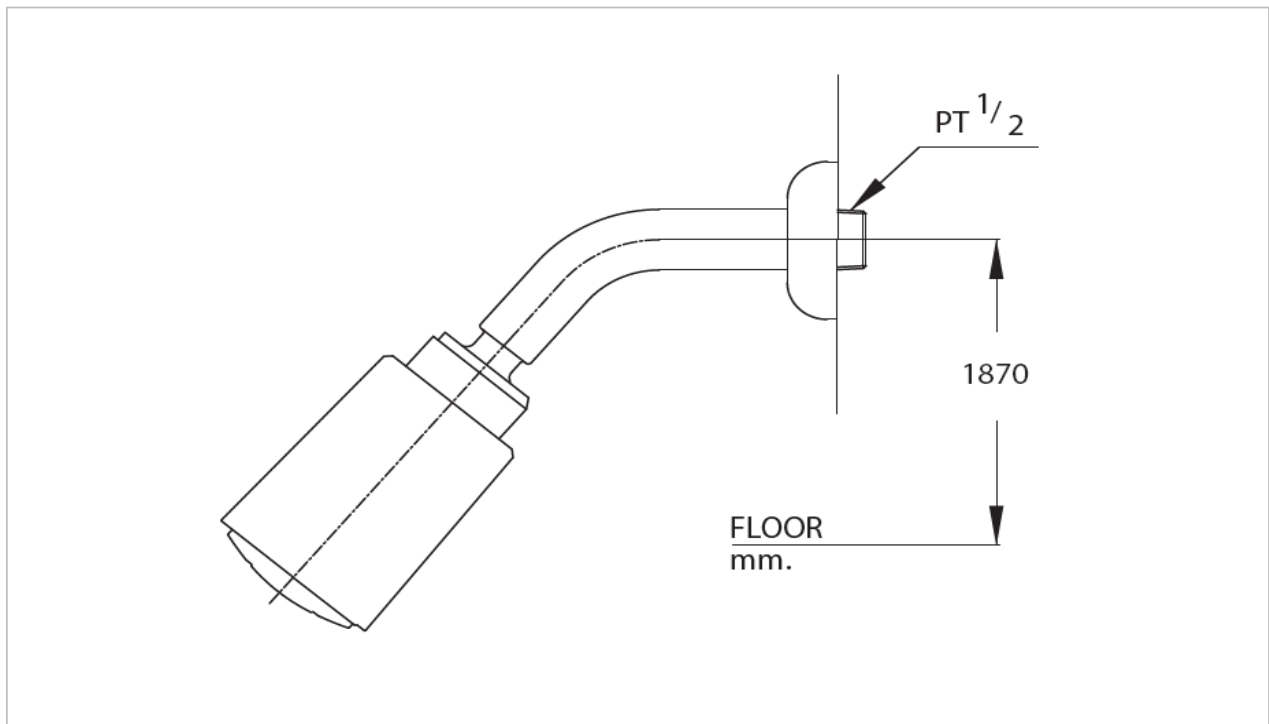

TOTO

FAUCET&SHOWER

TS602#CR,WH,IR(HM)

Fixed Shower

Product Features

Suggestion Fittings & Parts

Remark : We reserve the right to change some parts for suitability.

TOTO (THAILAND) CO.,LTD