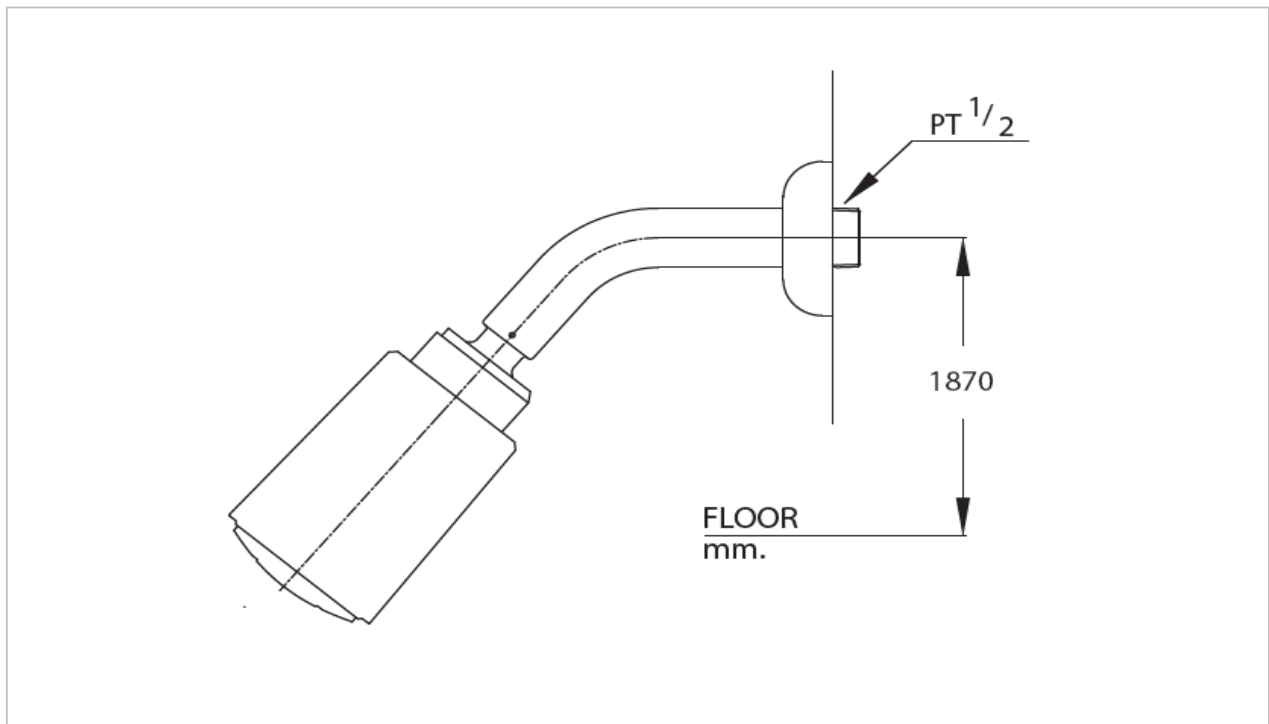

**TOTO**

**FAUCET&SHOWER**

**TS601**

*Fixed Shower*

Product Features

**TS601**  
Fixed Shower (Black)

Suggestion Fittings & Parts

Remark : We reserve the right to change some parts for suitability.