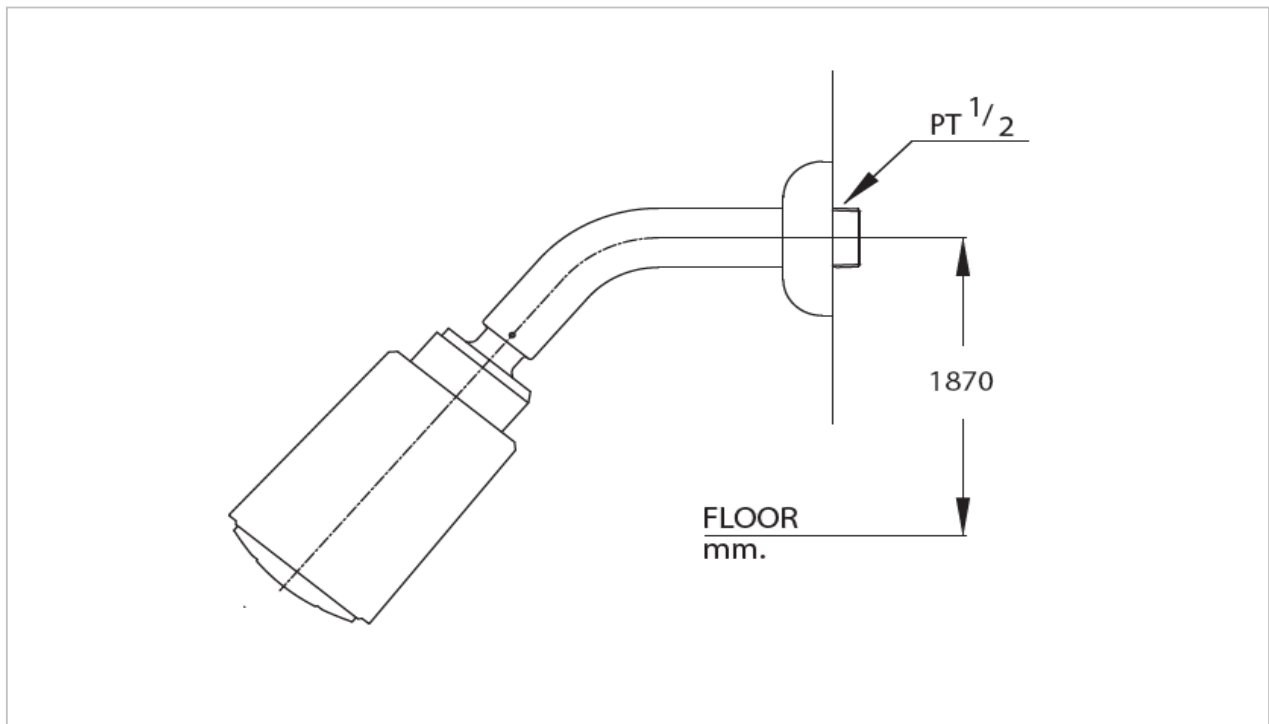

**TOTO**

**FAUCET&SHOWER**

**TS601(HM)**

*Fixed Shower*

Product Features

**TS601**  
Fixed Shower (Black)

Suggestion Fittings & Parts

Remark : We reserve the right to change some parts for suitability.