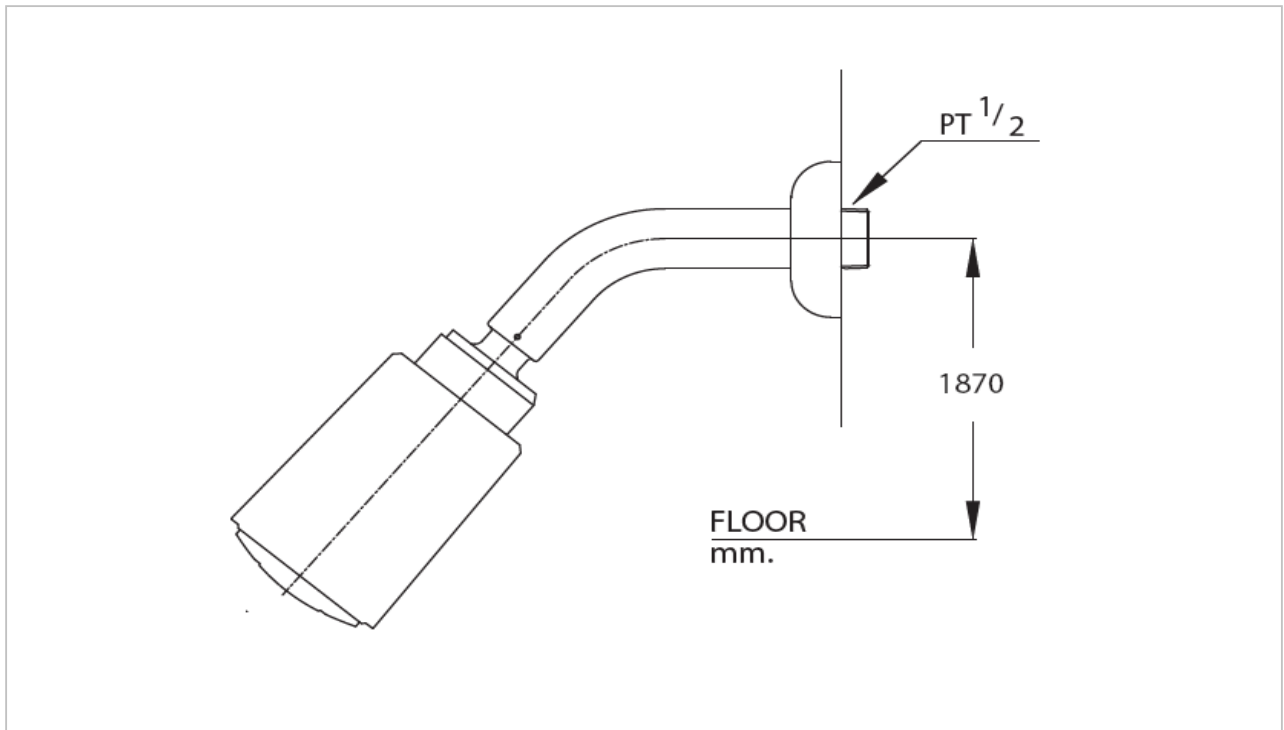

TOTO

FAUCET&SHOWER

TS601#WH,IR

Fixed Shower

Product Features

Suggestion Fittings & Parts

Remark : We reserve the right to change some parts for suitability.

TOTO (THAILAND) CO.,LTD