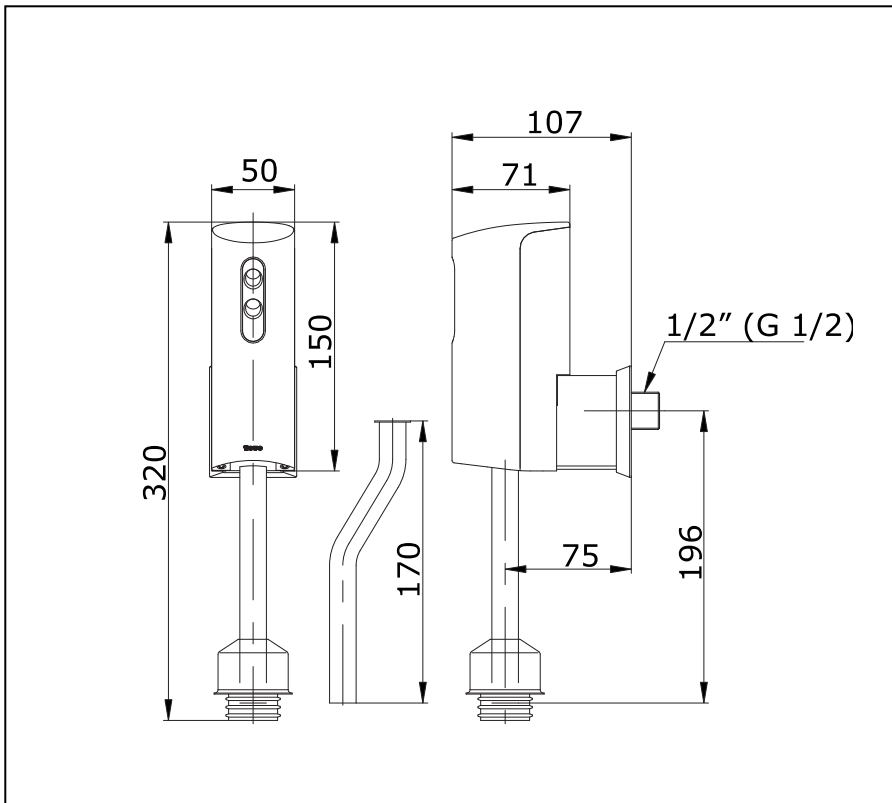

Drawing:

Remarks:

Please result TOTO sales representative for detail.