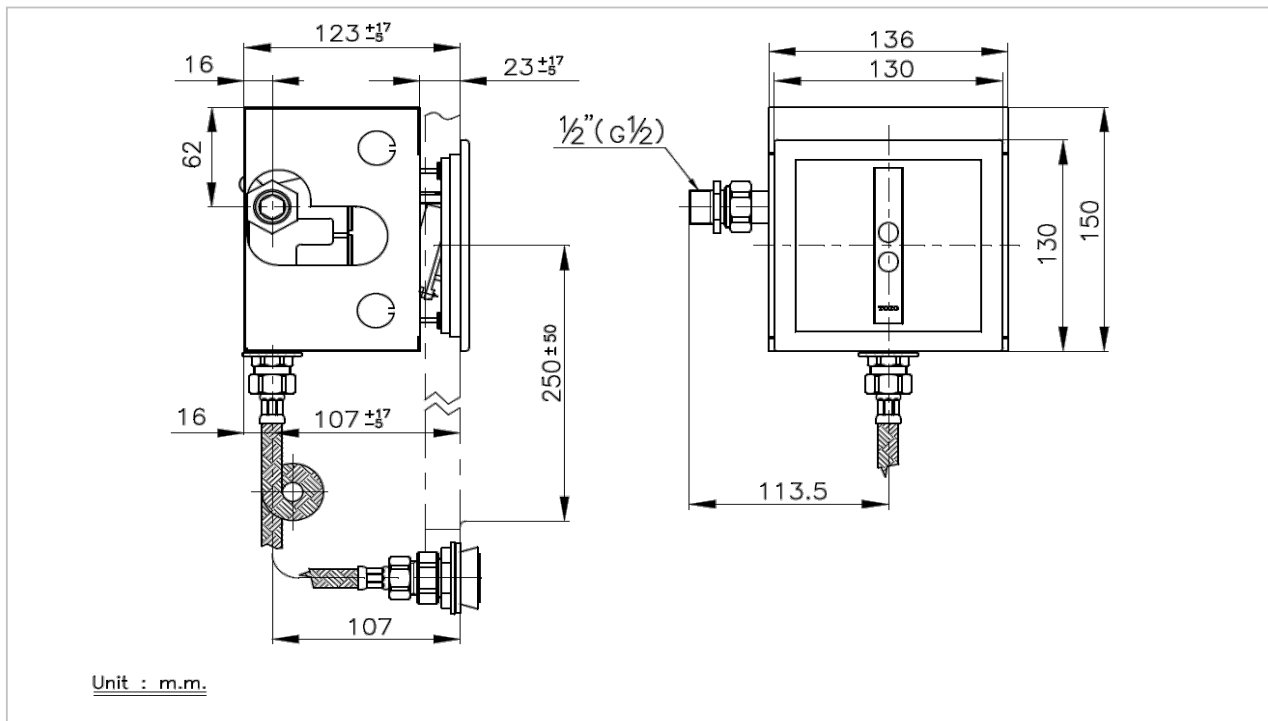

TOTO

FLUSH VALVE

TS445V4AC

Urinal Flush Valve

Product Features

- Concealed Type
- Looks Likes Satin Finished Surface
- Difficult to See Small Scratches
- Easy Installation
- Easy Maintenance
- Hands Free Type=Hygine
- Preflush Function

Concealed Urinal Sensor Flush Valve (AC220V)

Suggestion Fittings & Parts

Remark : We reserve the right to change some parts for suitability.

TOTO (THAILAND) CO.,LTD

Bangkok Office : 598 Q House Ploenjit Building., G floor., Ploenchit Rd., Lumpini, Pathumwan, Bangkok. 10330 Thailand
Tel : +(66)2-650-9925(AUTO) Fax : +(66)2-650-9923-4
www.toto.co.th