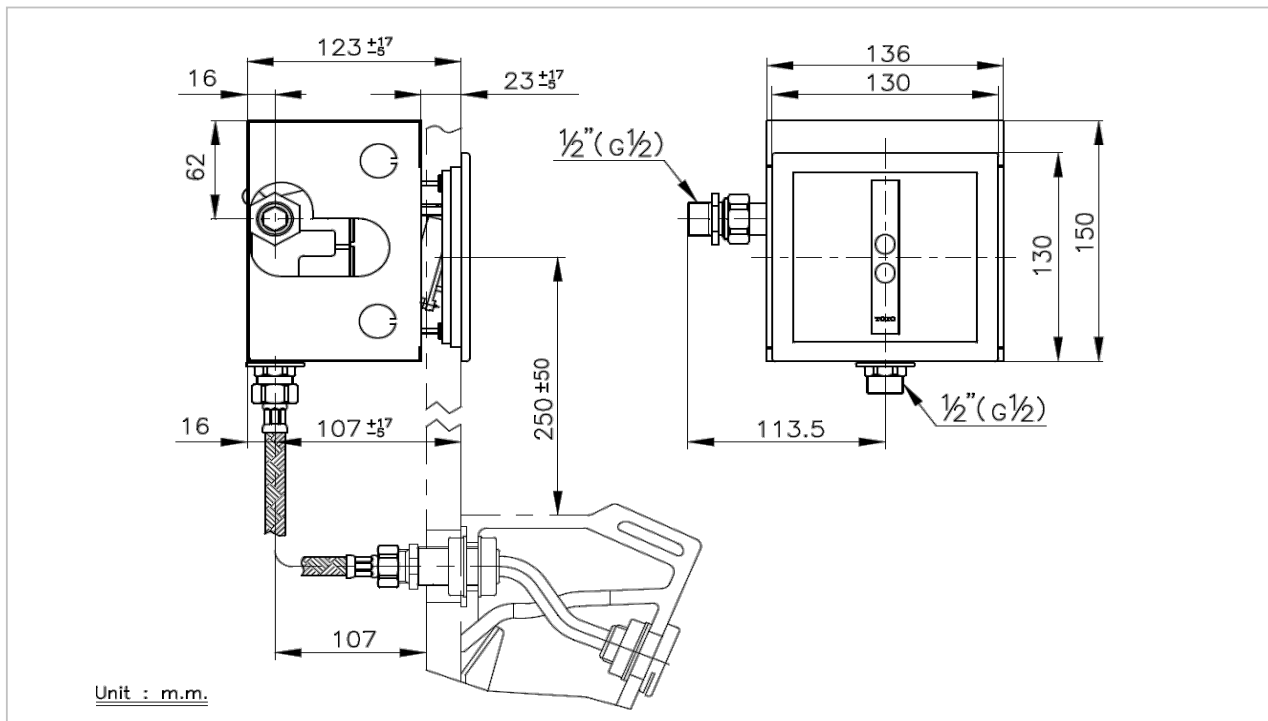

TOTO

FLUSH VALVE

TS445V3AC

Urinal Flush Valve

Product Features

- Concealed Type
- Looks Like Satin Finished Surface
- Difficult to See Small Scratches
- Easy Installation
- Easy Maintenance
- Hands Free Type=Hygiene
- Preflush Function

Concealed Urinal Sensor Flush Valve (AC220V)

Suggestion Fittings & Parts

Remark : We reserve the right to change some parts for suitability.

TOTO (THAILAND) CO.,LTD

Bangkok Office : 598 Q House Ploenjit Building., G floor., Ploenchit Rd., Lumpini, Pathumwan, Bangkok. 10330 Thailand
Tel : +(66)2-650-9925(AUTO) Fax : +(66)2-650-9923-4
www.toto.co.th