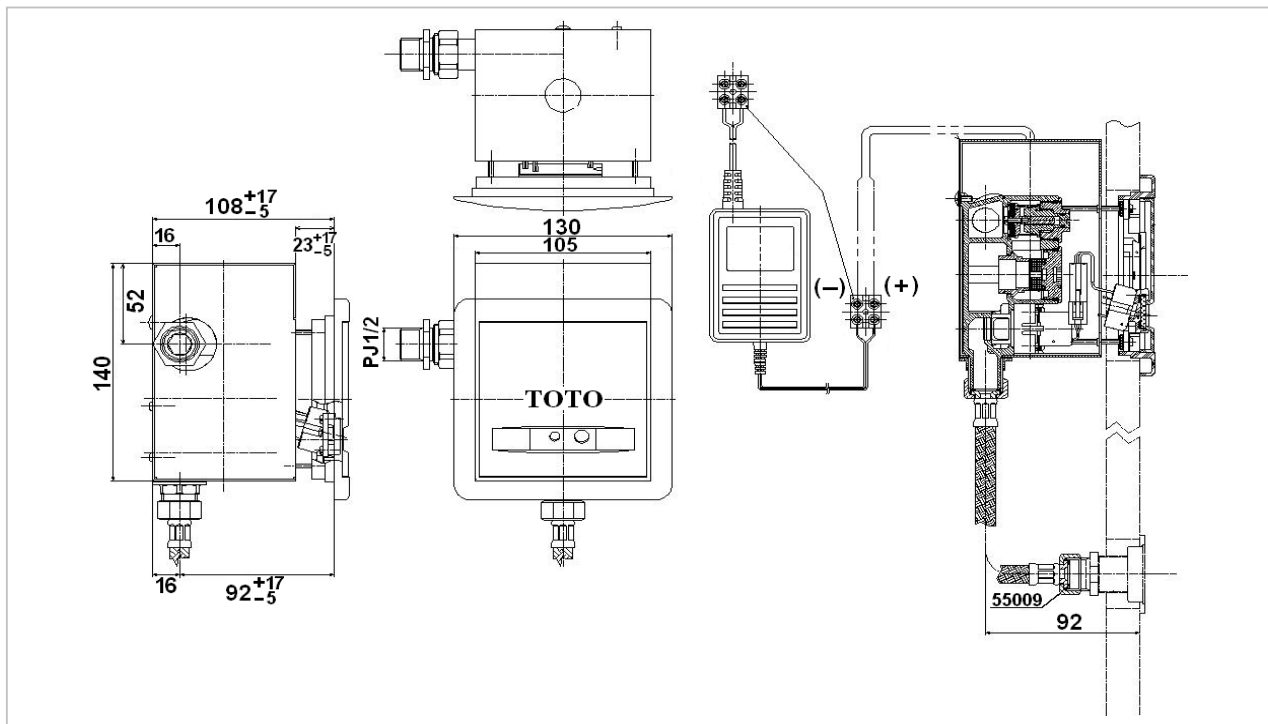

TOTO

FLUSH VALVE

TS442V4

Urinal Flush Valve

Product Features

- Concealed Type
- Looks Like Satin Finished Surface
- Difficult to See Small Scratches
- Easy Installation
- Easy Maintenance
- Hands Free Type=Hygiene
- Preflush Function

TS442V4

Concealed Urinal Sensor Flush Valve (AC220V)

Suggestion Fittings & Parts

Remark : We reserve the right to change some parts for suitability.

TOTO (THAILAND) CO.,LTD

Bangkok Office : 598 Q House Ploenjit Building., G floor., Ploenchit Rd., Lumpini, Pathumwan, Bangkok. 10330 Thailand