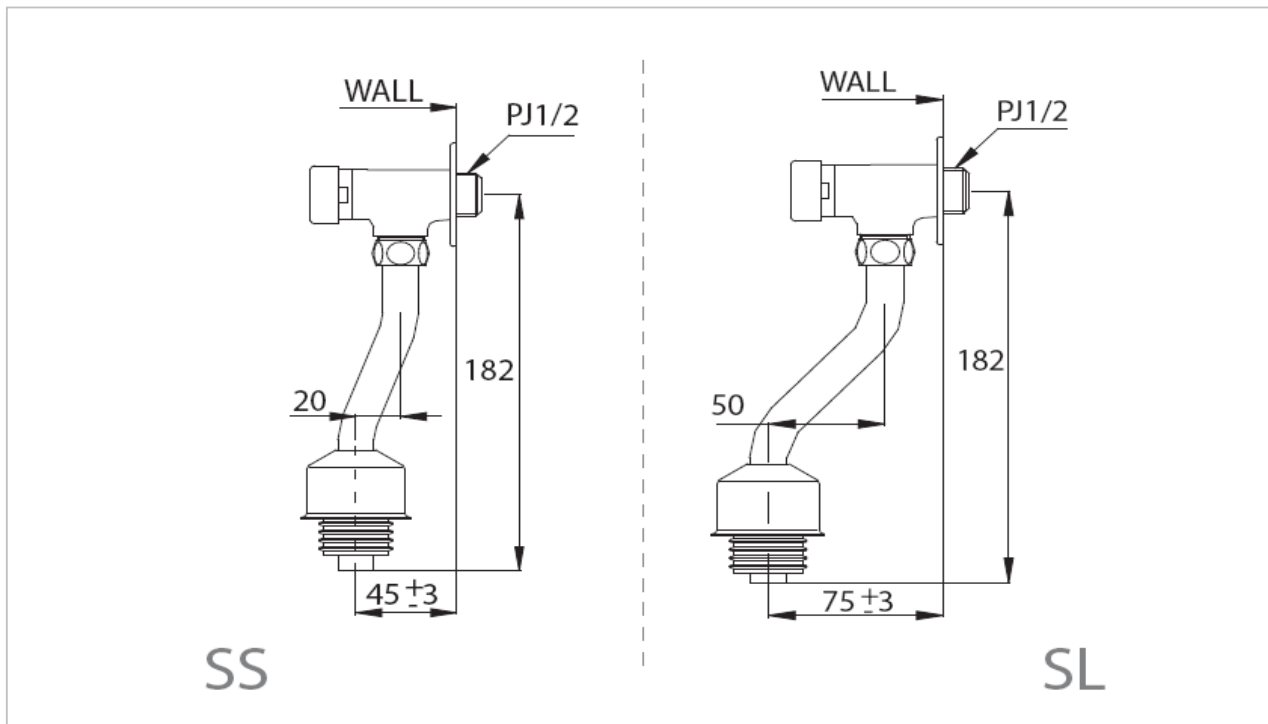

TOTO

FLUSH VALVE

TS408SS(HM)

Urinal Flush Valve

Product Features

Available for 45 mm. and 75 mm.

Suggestion Fittings & Parts

Remark : We reserve the right to change some parts for suitability.