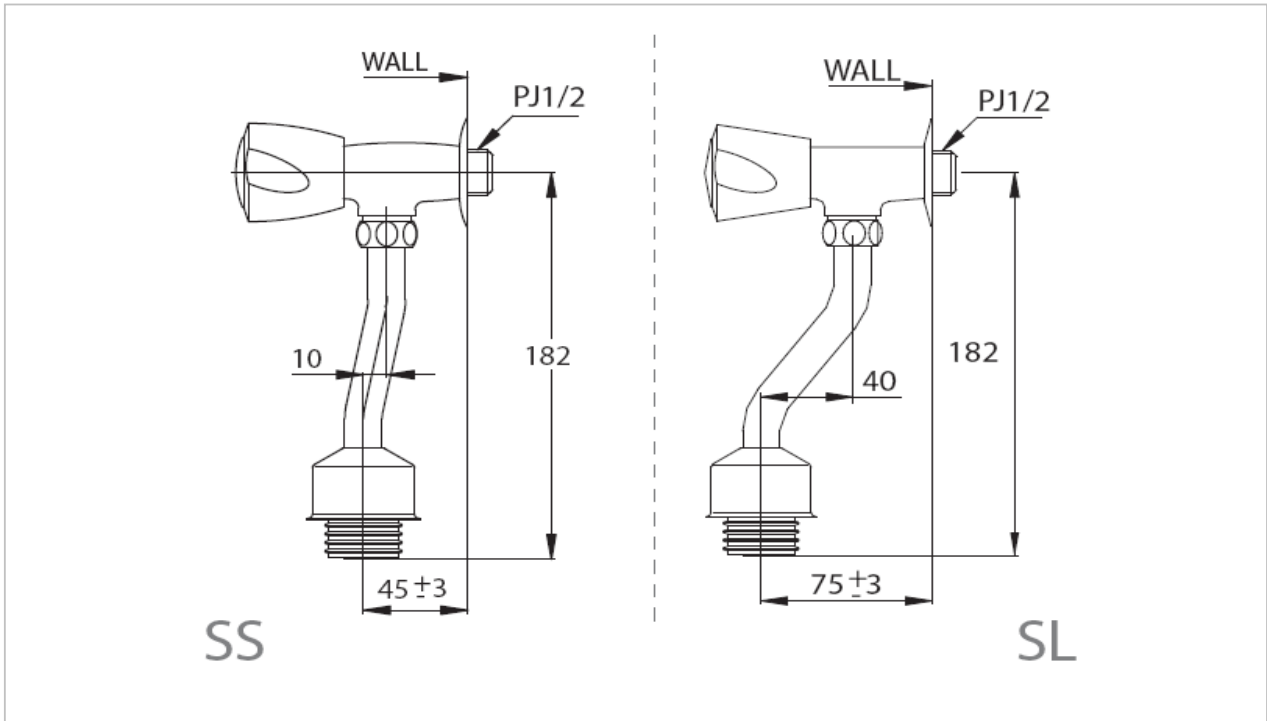

TOTO

FLUSH VALVE

TS405B9SS

Urinal Stop Valve

Product Features

Available for 45 mm. and 75 mm.

Suggestion Fittings & Parts

Remark : We reserve the right to change some parts for suitability.