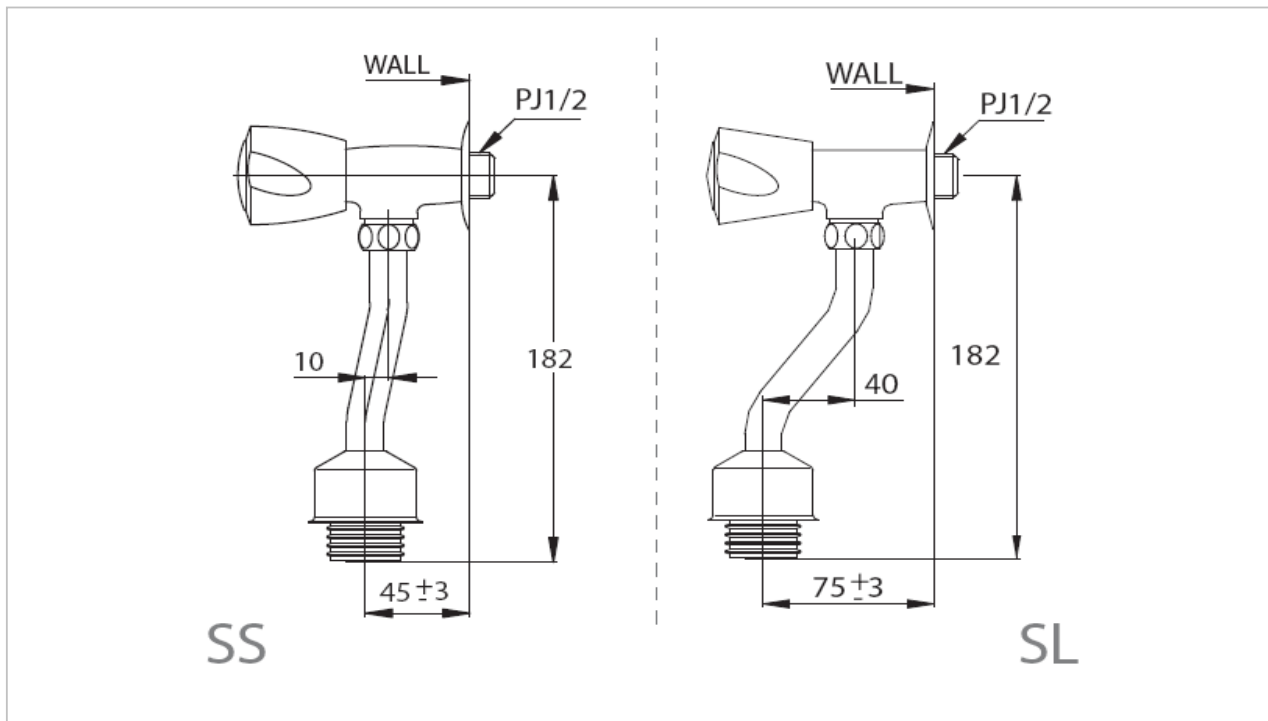

Suggestion Fittings & Parts

Remark : We reserve the right to change some parts for suitability.

TOTO (THAILAND) CO.,LTD

Bangkok Office : 598 Q House Ploenjit Building., G floor., Ploenchit Rd., Lumpini, Pathumwan, Bangkok. 10330 Thailand
Tel : +(66)2-650-9925(AUTO) Fax : +(66)2-650-9923-4
www.toto.co.th