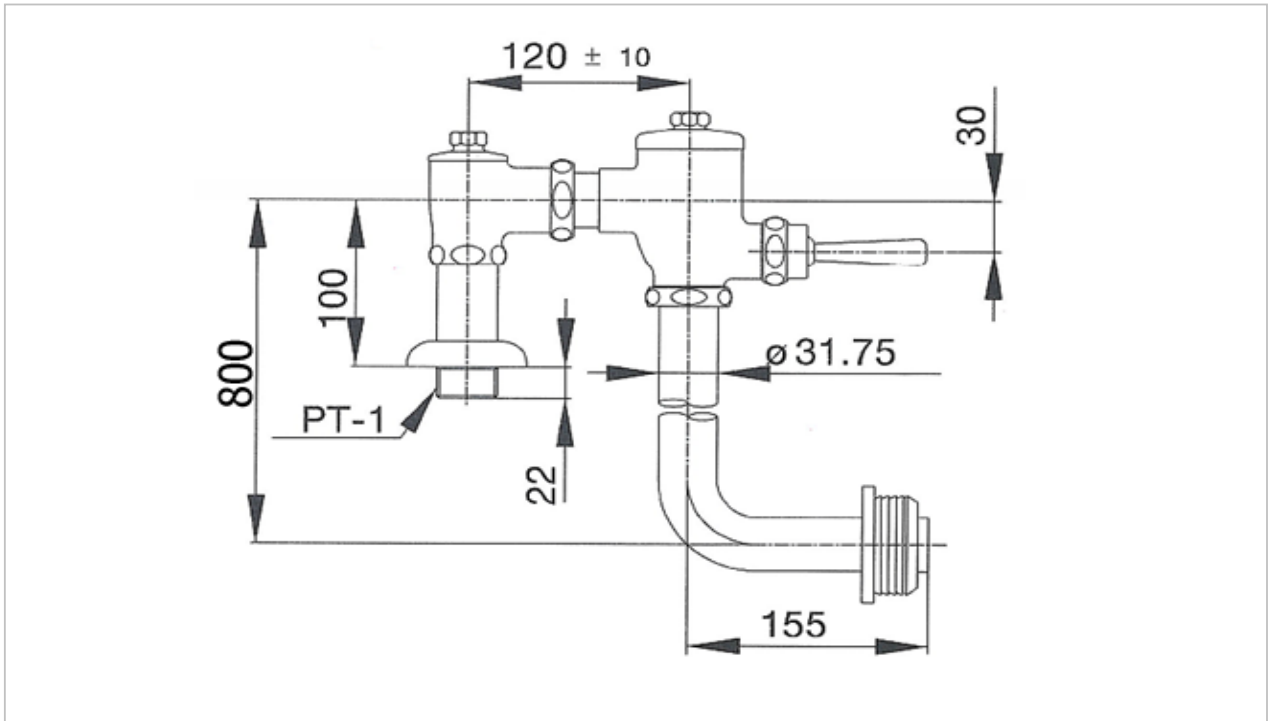

TOTO

FLUSH VALVE

TS404NL(80cm)

Toilet Flush Valve

Product Features

Suggestion Fittings & Parts

Remark : We reserve the right to change some parts for suitability.

TOTO (THAILAND) CO.,LTD