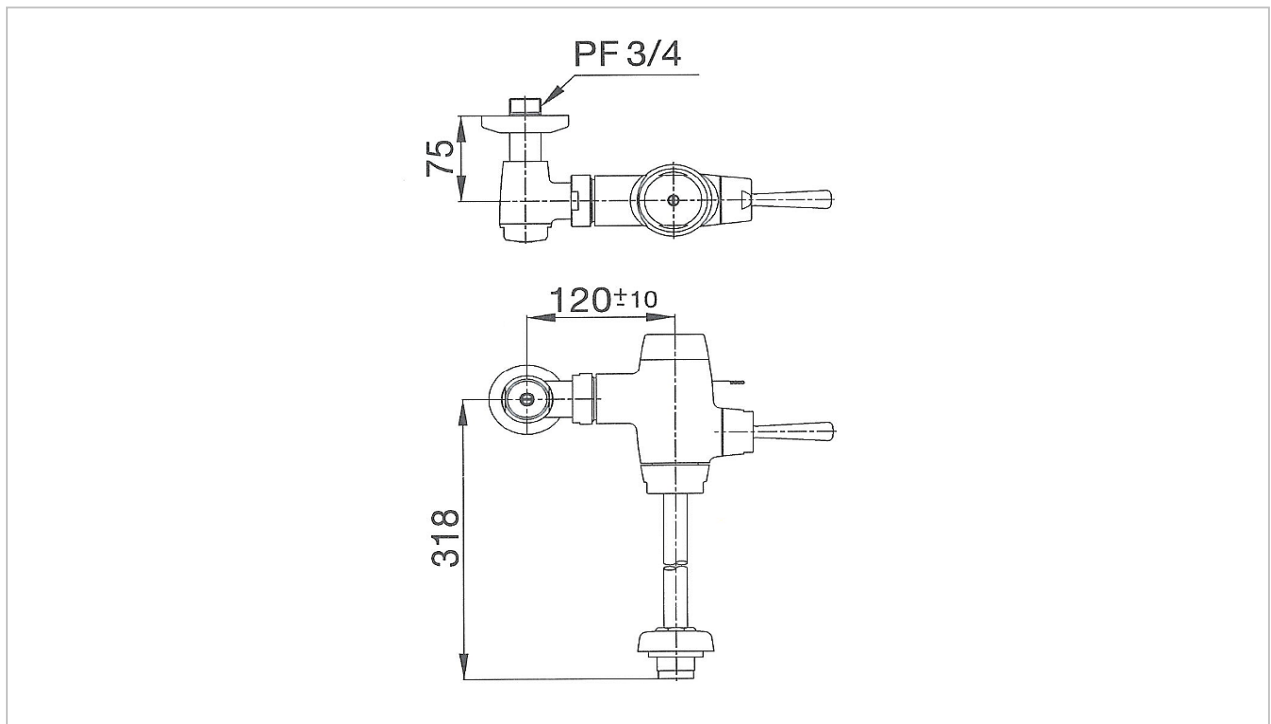

TOTO

FLUSH VALVE

TS404EDUF

Urinal Flush Valve

Product Features

Suggestion Fittings & Parts

Remark : We reserve the right to change some parts for suitability.

TOTO (THAILAND) CO.,LTD