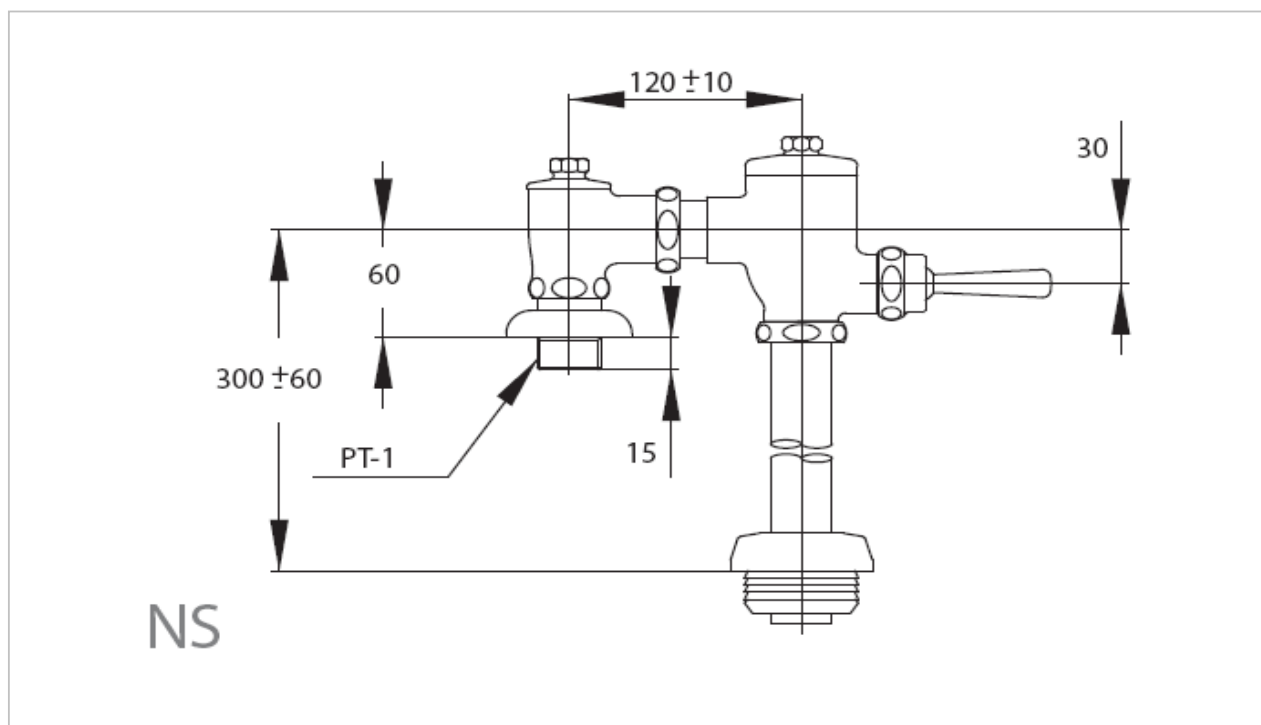

## FLUSH VALVE

### TS401NS(4.6L)

Toilet Flush Valve

### Product Features

Available for Straight pipe, L pipe,  
Water Saver 4.6 litre  
and Flush Valve with Vacuum Breaker

Suggestion Fittings & Parts

Remark : We reserve the right to change some parts for suitability.