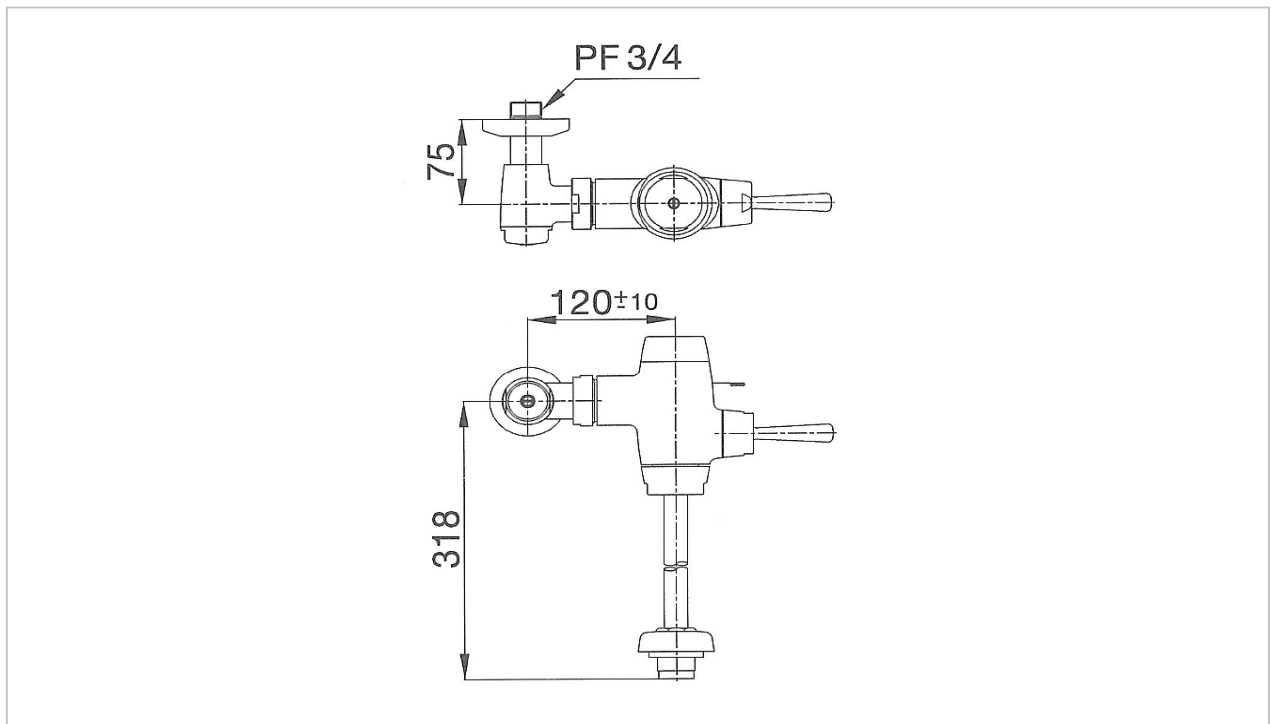

TOTO

FLUSH VALVE

TS401EDUF

Urinal Flush Valve

Product Features

Suggestion Fittings & Parts

Remark : We reserve the right to change some parts for suitability.

TOTO (THAILAND) CO.,LTD