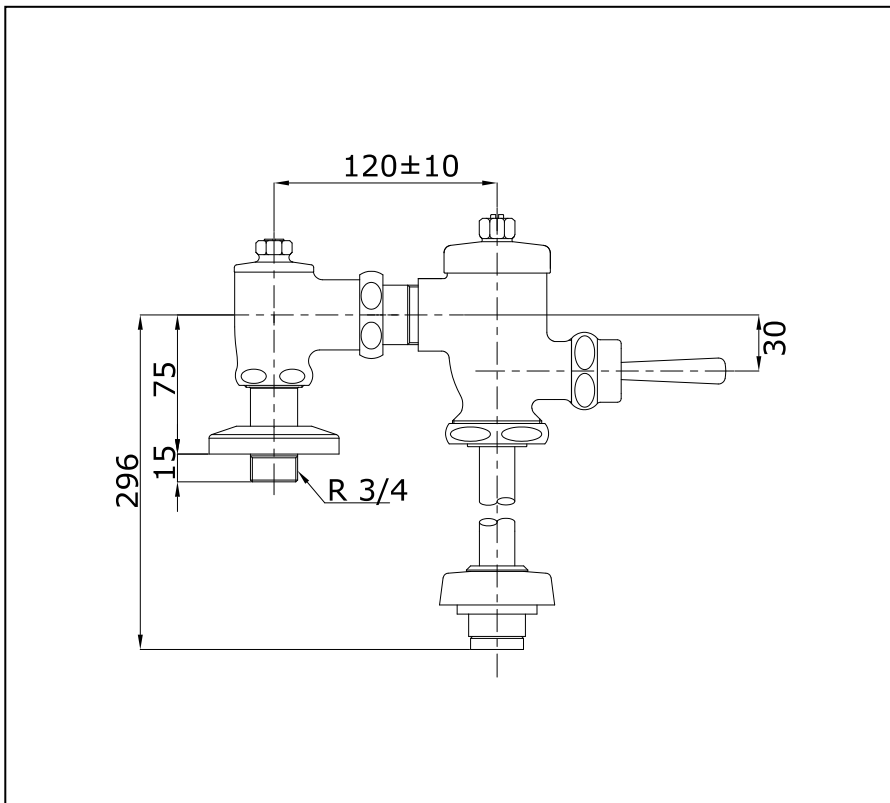

Item number: TS401DUF MANUAL FLUSH VALVES

Features

Specifications

Water Pressure : 0.05MPa - 0.40MPa
Finish : Nickel Chrome
Material : Brass

Parts description

- TS401DUF
Urinal Flush Valve

Drawing:

Remarks: