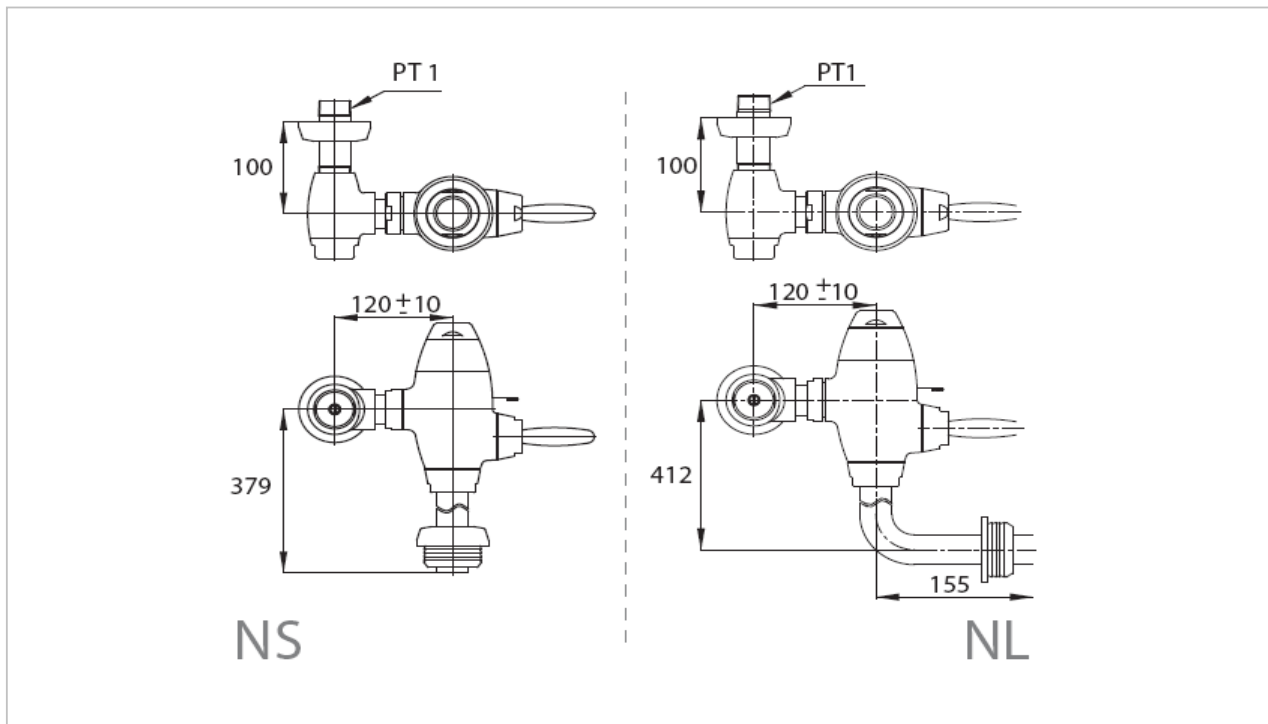

Suggestion Fittings & Parts

Remark : We reserve the right to change some parts for suitability.

TOTO (THAILAND) CO.,LTD

Bangkok Office : 598 Q House Ploenjit Building., G floor., Ploenjit Rd.,Lumpini, Pathumwan, Bangkok. 10330 Thailand

Tel : +(66)2-650-9925(AUTO) Fax : +(66)2-650-9923-4

www.toto.co.th