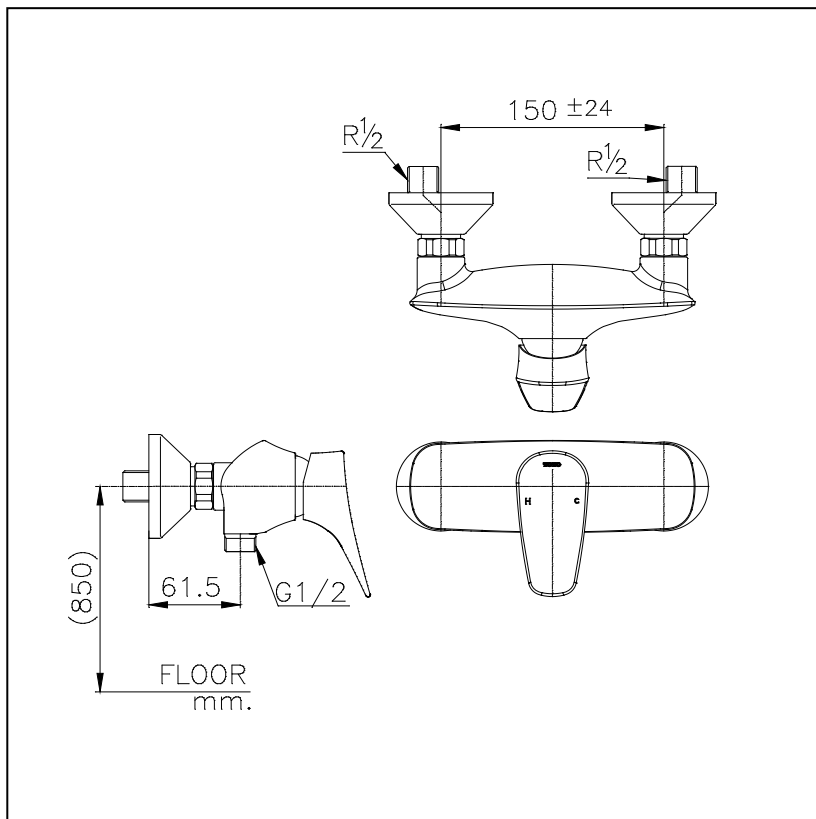

Item number: **TS333A** **WILLOW Series**

Features

Specifications

Water Pressure : 0.05MPa - 0.55MPa
 Hole : 2 Holes
 Finish : Nickel Chrome
 Material : Brass

Parts description

- **TS333A**

Single Lever Shower Mixer without Hand Shower Set

Drawing:

Remarks:

Please result TOTO sales representative for detail.