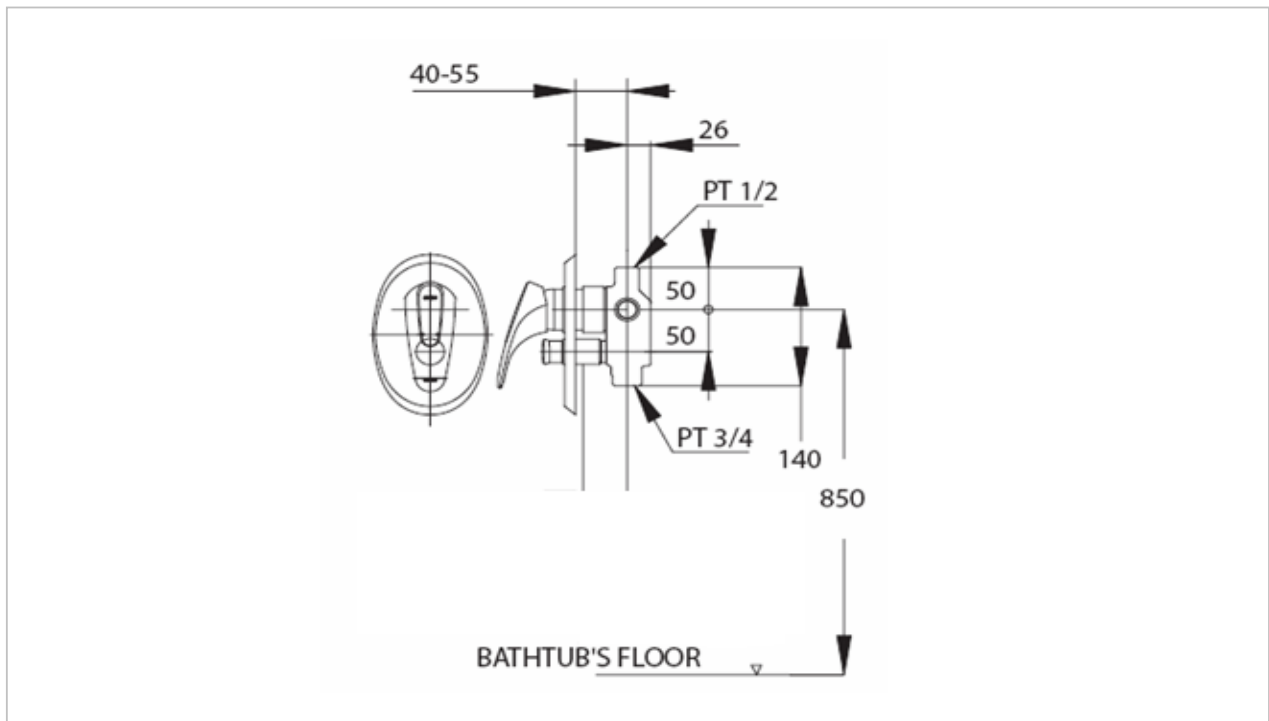

TOTO

FAUCET&SHOWER

TS322AV

"Nagano" Concealed Bath Mixer for Fixed Shower

Product Features

Concealed Single Lever Bath Mixer
for Fixed Shower

Suggestion Fittings & Parts

Remark : We reserve the right to change some parts for suitability.