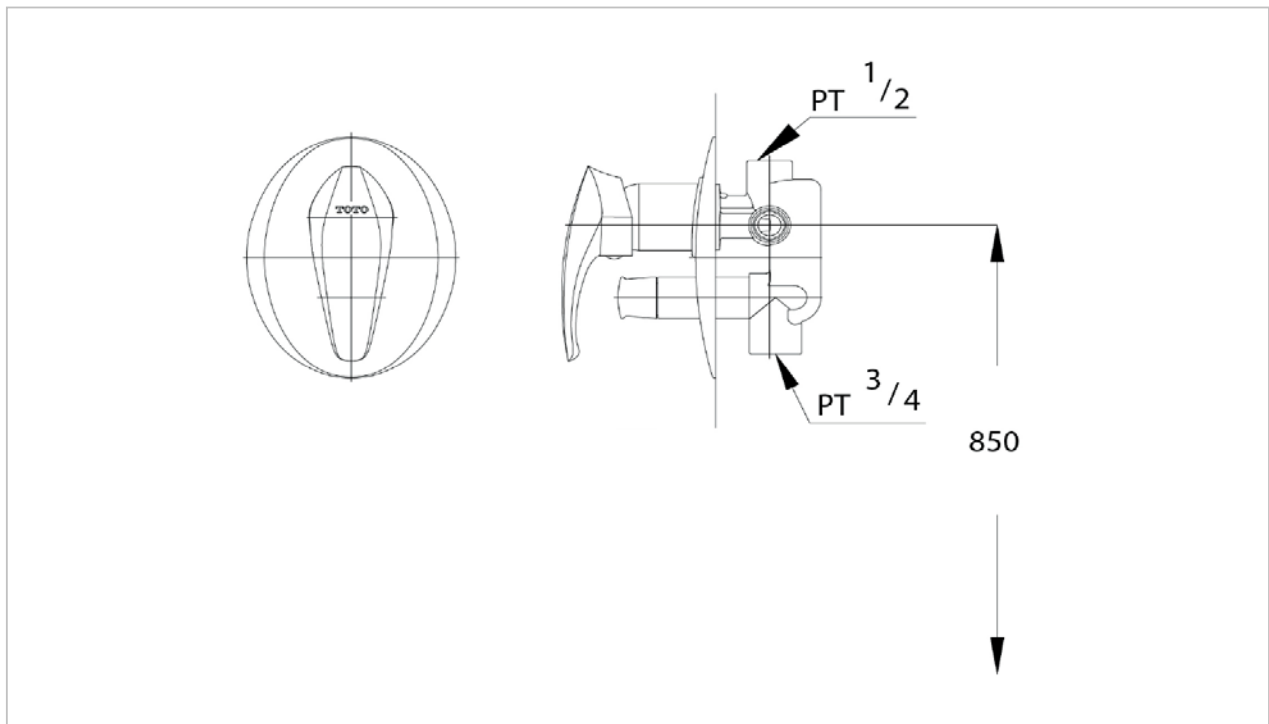

TOTO

FAUCET&SHOWER

TS321AV

"Nagano" Concealed Bath Mixer for Fixed Shower

Product Features

TS321AV
Concealed Single Lever
Bath Mixer without Spout

Suggestion Fittings & Parts

Remark : We reserve the right to change some parts for suitability.