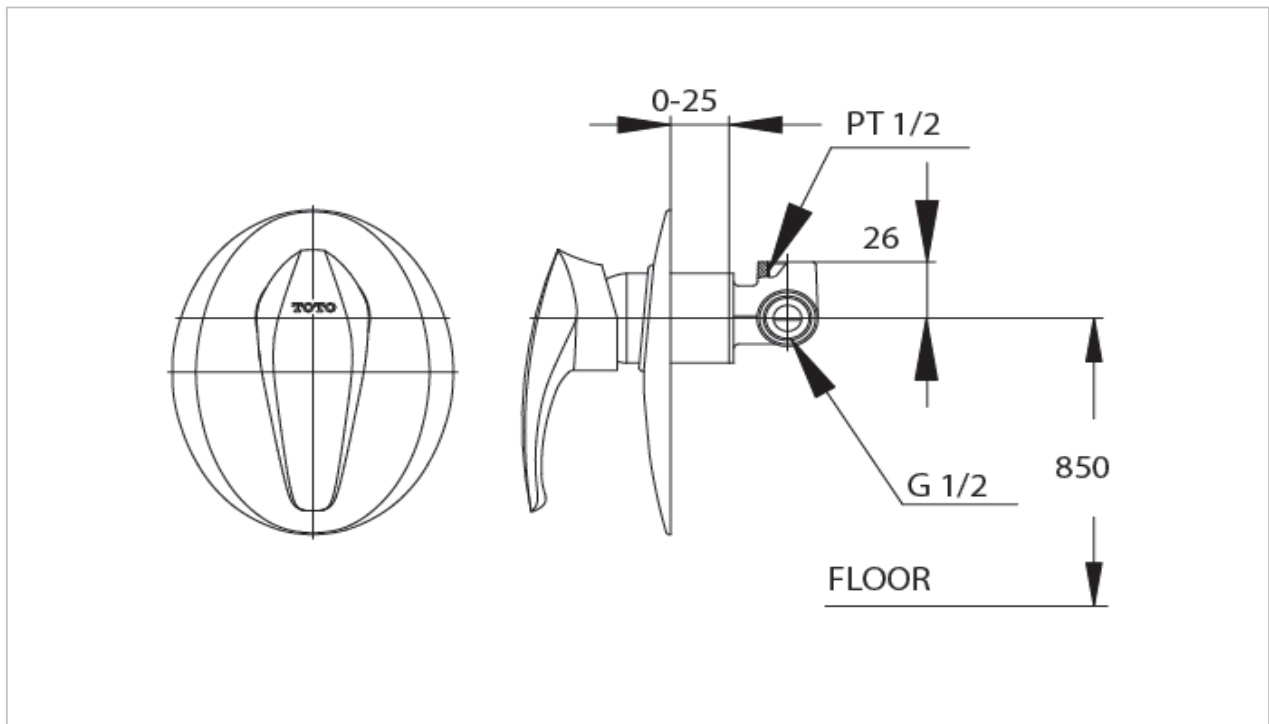

TOTO

FAUCET&SHOWER

TS320A

"Nagano" Concealed Mixer for Fixed Shower

Product Features

Concealed Single Lever Mixer for Fixed Shower

Suggestion Fittings & Parts

Remark : We reserve the right to change some parts for suitability.