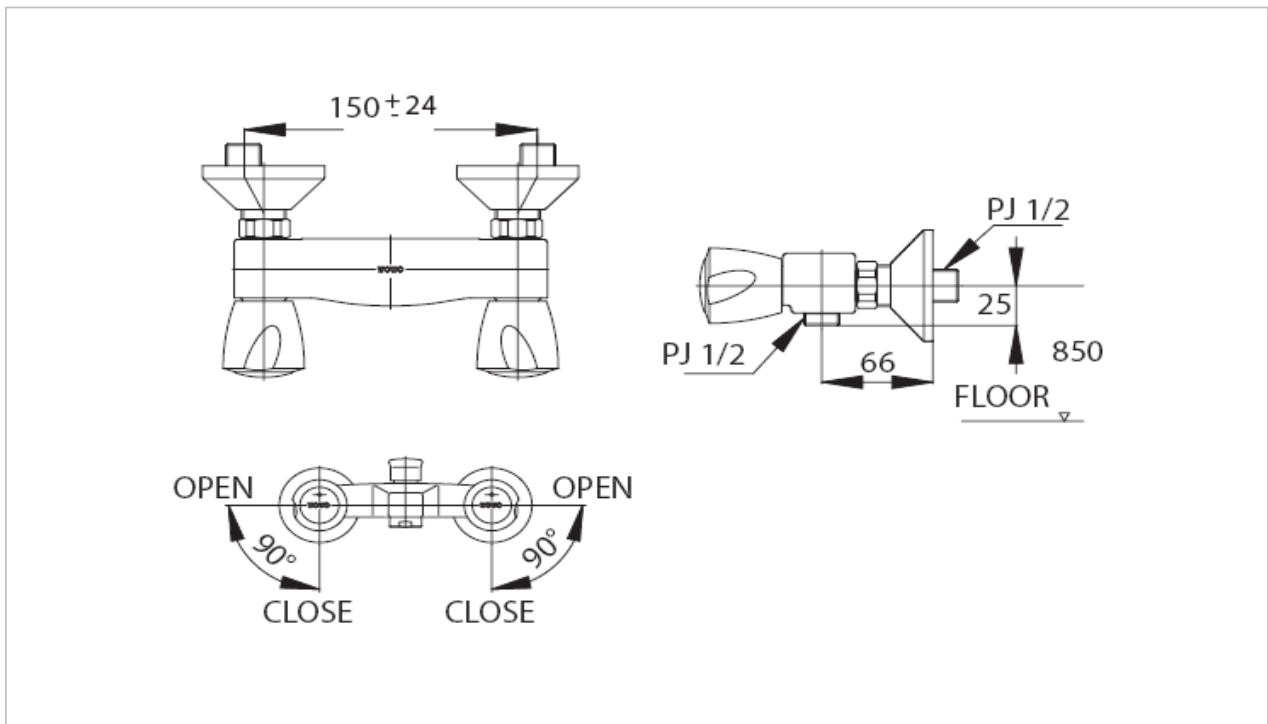

TOTO

FAUCET&SHOWER

TS318B9

"Benonic (B9)" Combination Exposed Hand Shower

Product Features

Suggestion Fittings & Parts

Remark : We reserve the right to change some parts for suitability.

TOTO (THAILAND) CO.,LTD

Bangkok Office : 598 Q House Ploenjit Building., G floor., Ploenchit Rd., Lumpini, Pathumwan, Bangkok. 10330 Thailand
Tel : +(66)2-650-9925(AUTO) Fax : +(66)2-650-9923-4
www.toto.co.th