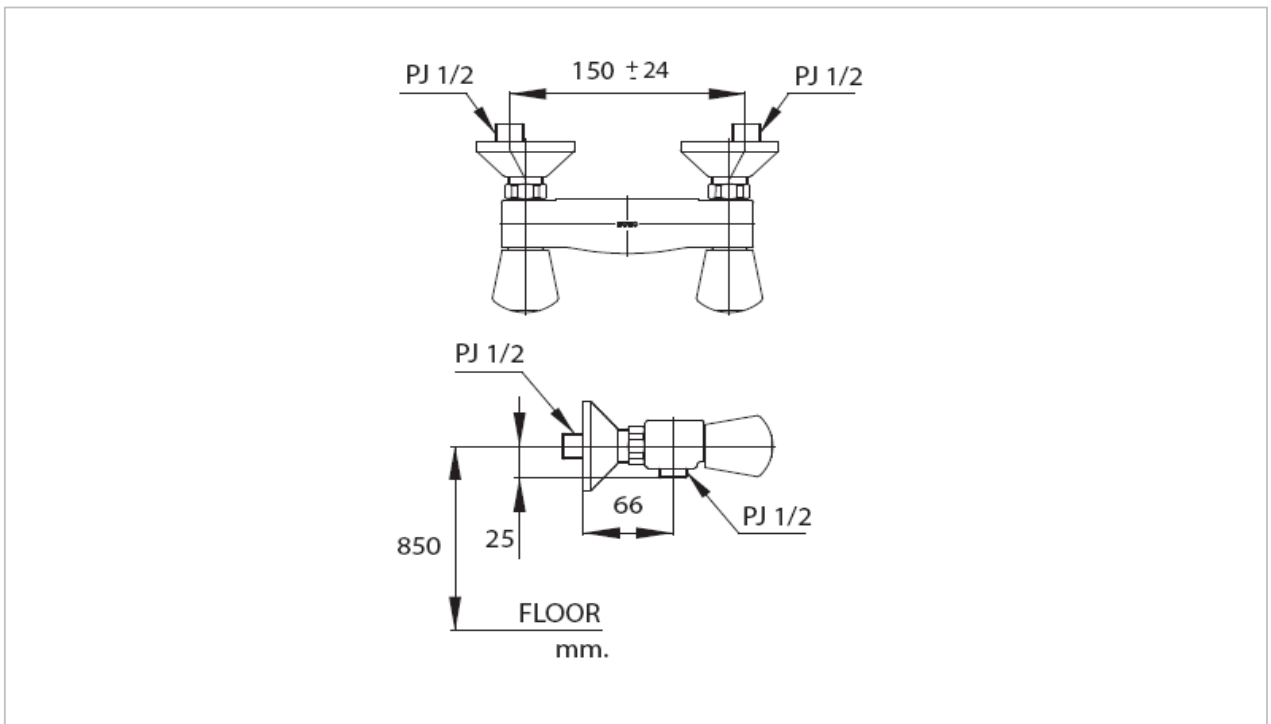

**TOTO**

**FAUCET&SHOWER**

**TS318B17**

*"Benonic (B17)"Combination Exposed for Hand Shower*

Product Features

Suggestion Fittings & Parts

Remark : We reserve the right to change some parts for suitability.

TOTO (THAILAND) CO.,LTD