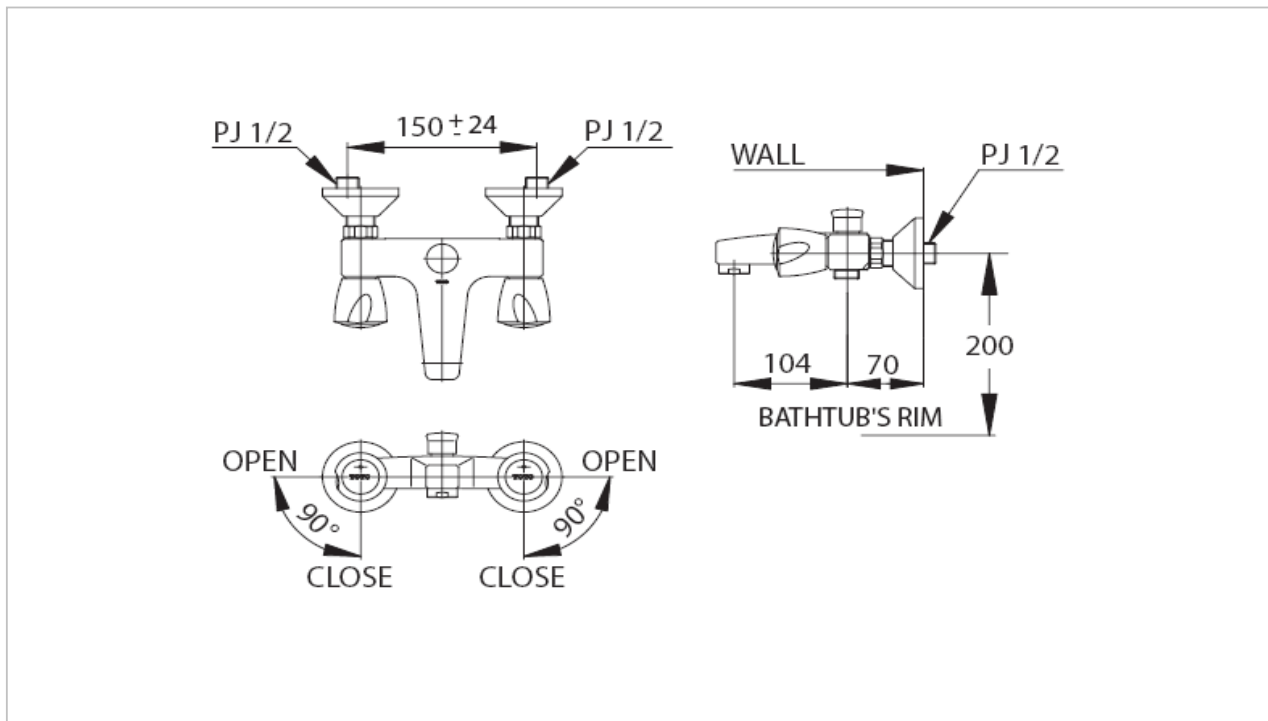

TOTO

FAUCET&SHOWER

TS317B9

"Benonic (B9)"Combination Bath and Hand Shower

Product Features

Suggestion Fittings & Parts

Remark : We reserve the right to change some parts for suitability.

TOTO (THAILAND) CO.,LTD