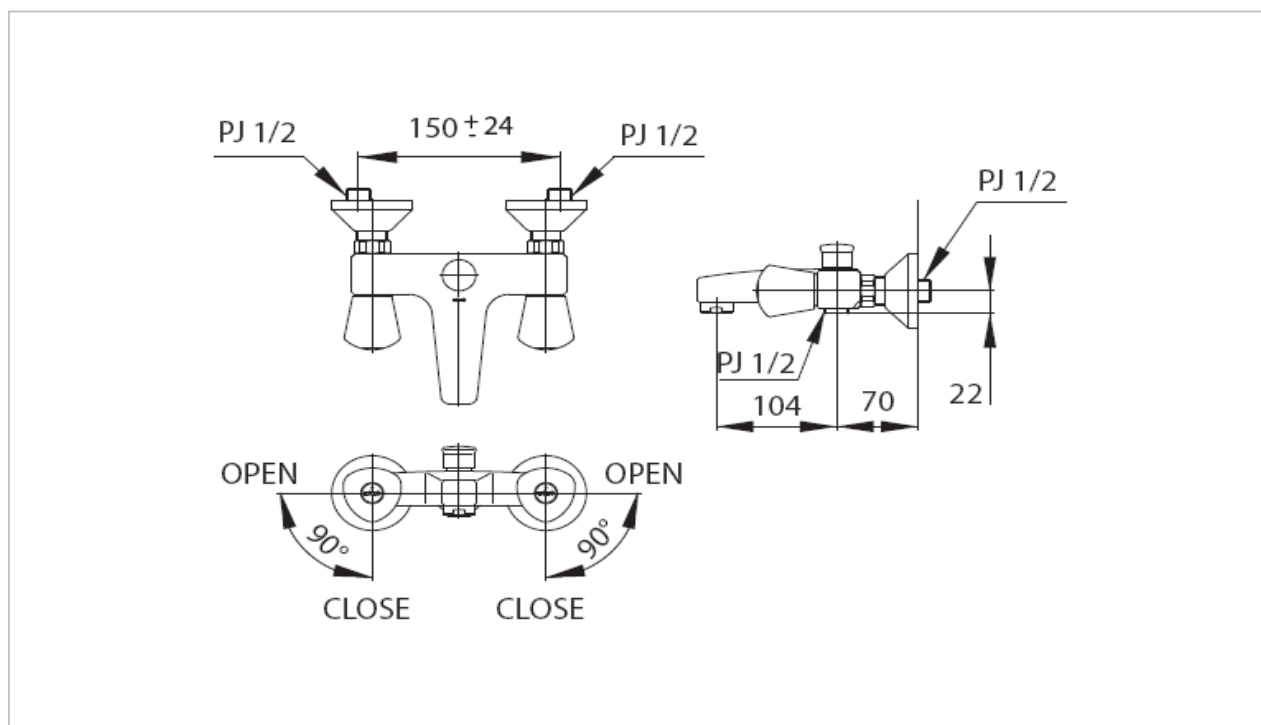

TOTO

FAUCET&SHOWER

TS317B17

"Benonic (B17)"Combination Bath for Hand Shower

Product Features

Suggestion Fittings & Parts

Remark : We reserve the right to change some parts for suitability.

TOTO (THAILAND) CO.,LTD

Bangkok Office : 598 Q House Ploenjit Building., G floor., Ploenchit Rd., Lumpini, Pathumwan, Bangkok. 10330 Thailand
Tel : +(66)2-650-9925(AUTO) Fax : +(66)2-650-9923-4
www.toto.co.th