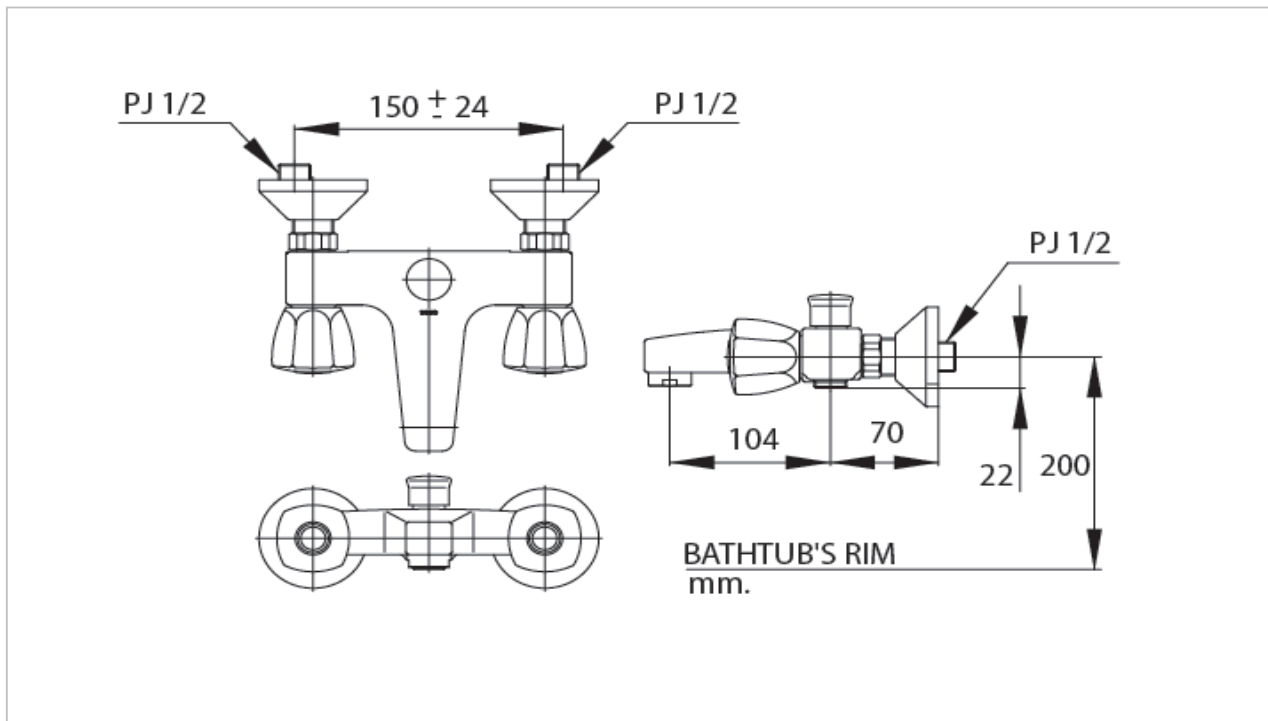

TOTO

FAUCET&SHOWER

TS307VB1N

"Benone"Combination Bath for Hand Shower

Product Features

Suggestion Fittings & Parts

Remark : We reserve the right to change some parts for suitability.

TOTO (THAILAND) CO.,LTD