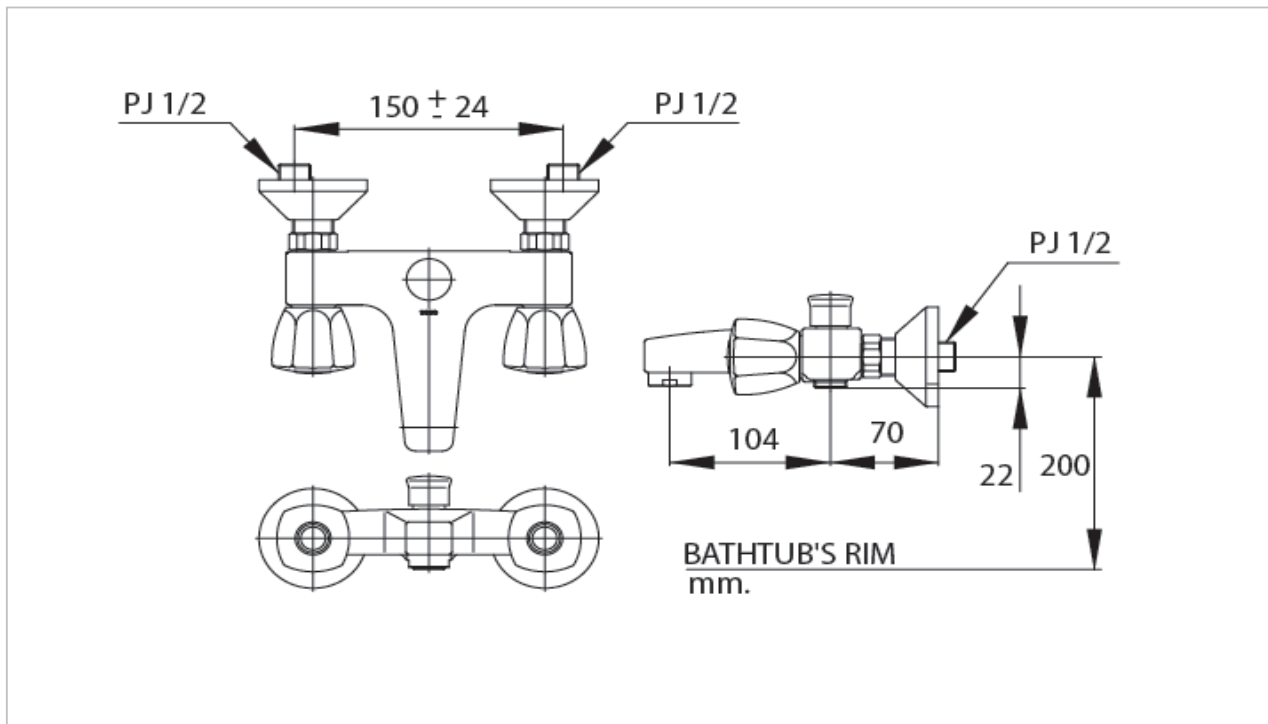

TOTO

FAUCET&SHOWER

TS307V B1N

"Benone"Combination Bath for Hand Shower

Product Features

Suggestion Fittings & Parts

Remark : We reserve the right to change some parts for suitability.

TOTO (THAILAND) CO.,LTD

Bangkok Office : 598 Q House Ploenjit Building., G floor., Ploenchit Rd.,Lumpini, Pathumwan, Bangkok. 10330 Thailand

Tel : +(66)2-650-9925(AUTO) Fax : +(66)2-650-9923-4

www.toto.co.th