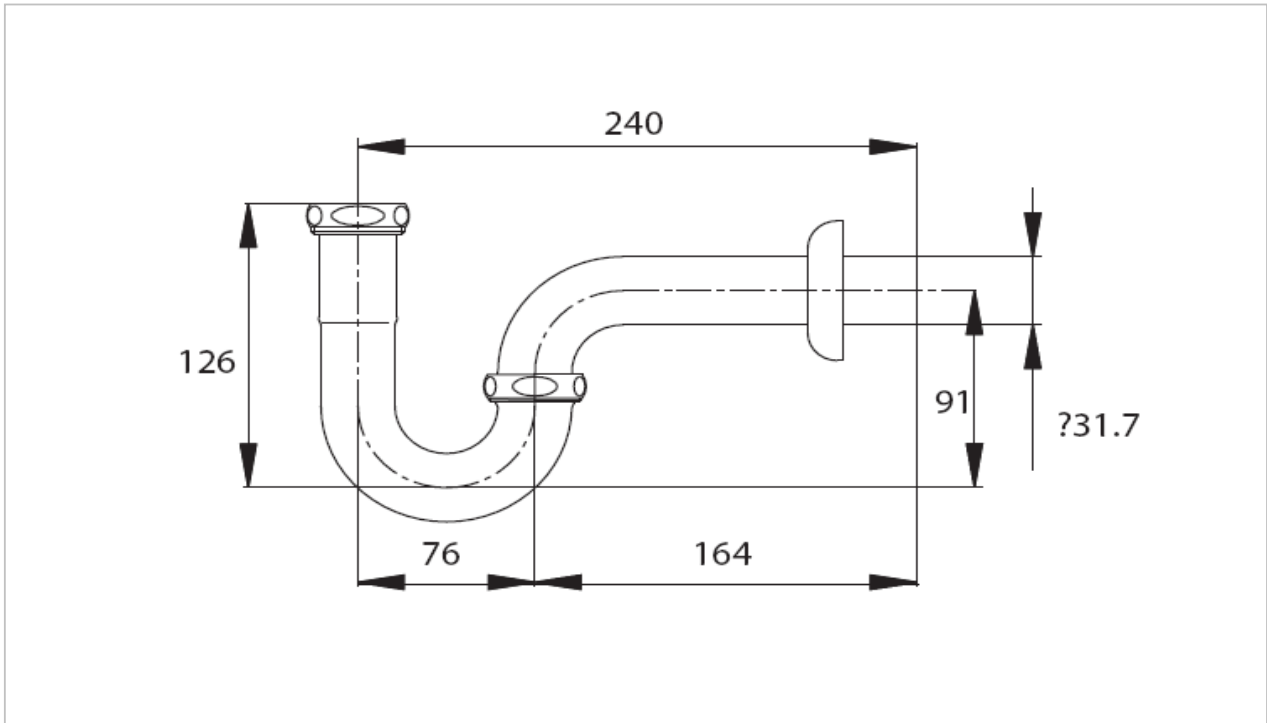

TOTO

OTHERS

**TS303A
TS303AX
TS303BX**

Fitting Accessory

Product Features

TS303A

P-Trap (240 mm)

TS303AX (340 mm)

TS303BX For Bidet (336 mm)

Suggestion Fittings & Parts

Remark : We reserve the right to change some parts for suitability.

TOTO (THAILAND) CO.,LTD

Bangkok Office : 598 Q House Ploenjit Building., G floor., Ploenchit Rd.,Lumpini, Pathumwan, Bangkok. 10330 Thailand