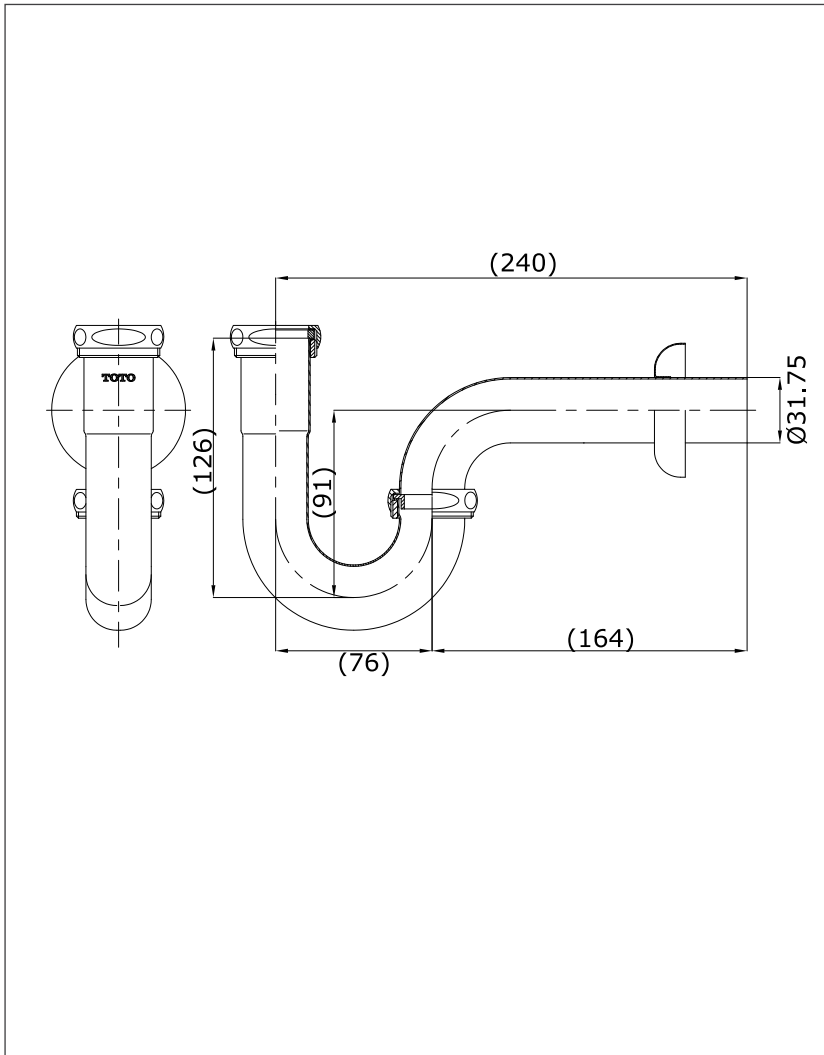

P-Trap

TS303A(HM)

Features

- Simple Installation, easy to use

Specifications

Finish : Nickel Chrome

Material : Brass

Parts Description

- **TS303A(HM)**

P-Trap (length:240mm)

Please consult a TOTO representative for details