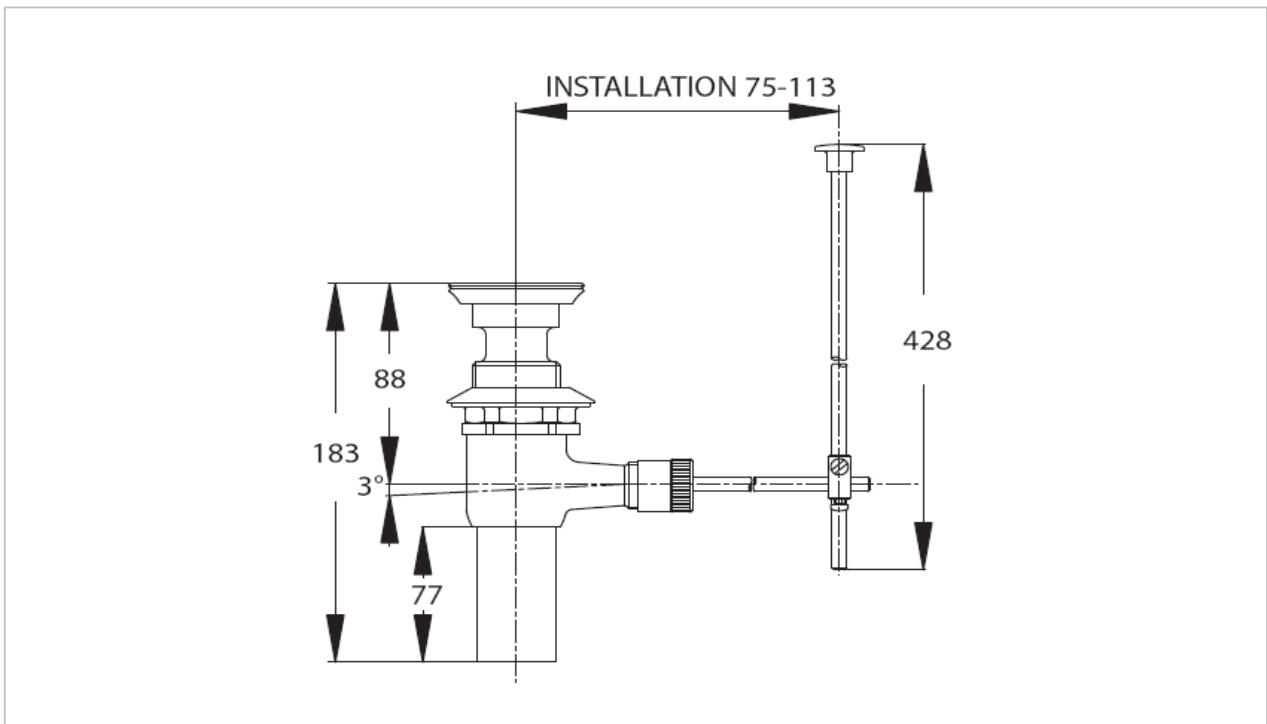

TOTO

OTHERS

TS302A

Fitting Accessory

Product Features

Pop Up Waste

Suggestion Fittings & Parts

Remark : We reserve the right to change some parts for suitability.