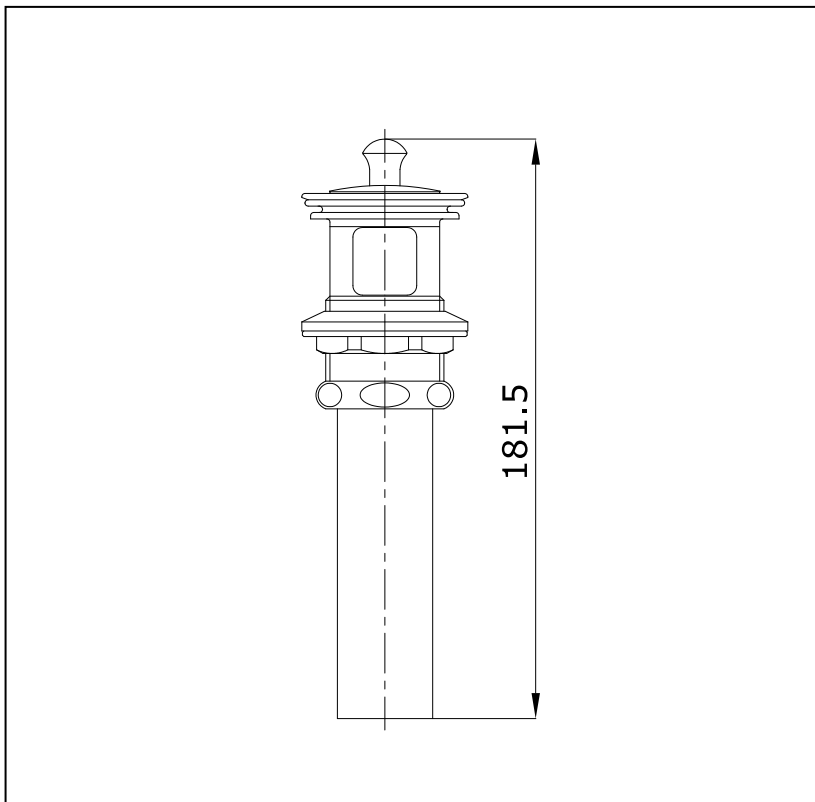

Item number: TS300(HM) Supplementary Fittings

Features

- Simple installation, easy to use

Specifications

Finish : Nickel Chrome
Material : Brass

Parts description

- **TS300(HM)**
  Plug and Waste with Straight Pipe

Drawing:

Remarks:

Please consult TOTO sales representative for detail.