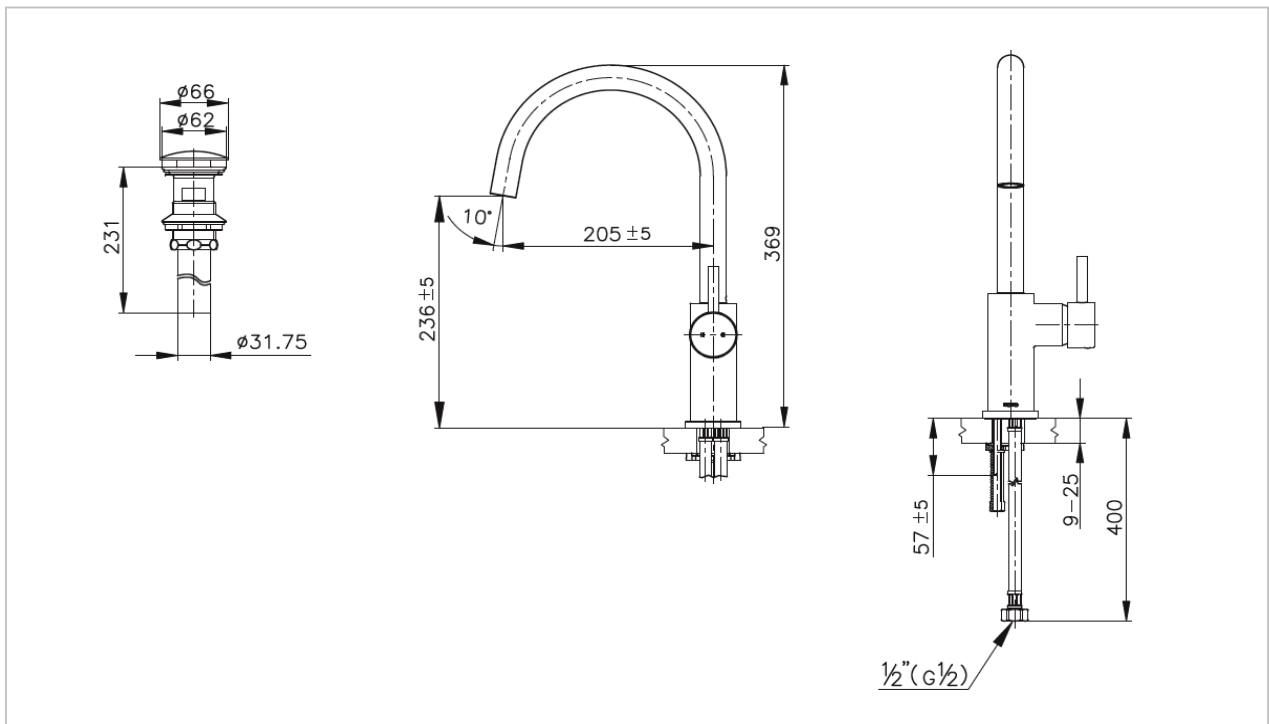

**TOTO**

**FAUCET&SHOWER**

**TS287A**

*Kitchen Faucet*

Product Features

Suggestion Fittings & Parts

Remark : We reserve the right to change some parts for suitability.

TOTO (THAILAND) CO.,LTD