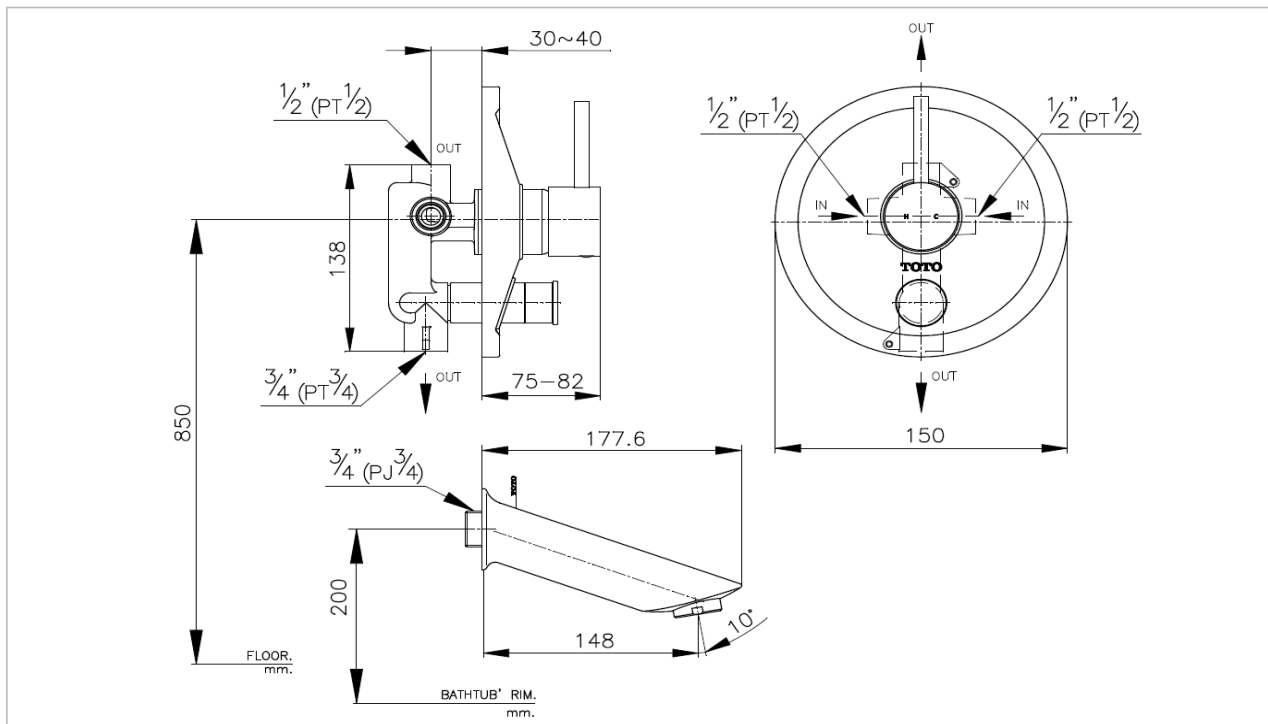

Suggestion Fittings & Parts

Remark : We reserve the right to change some parts for suitability.

TOTO (THAILAND) CO.,LTD

Bangkok Office : 598 Q House Ploenjit Building., G floor., Ploenjit Rd., Lumpini, Pathumwan, Bangkok. 10330 Thailand

Tel : +(66)2-650-9925(AUTO) Fax : +(66)2-650-9923-4

www.toto.co.th